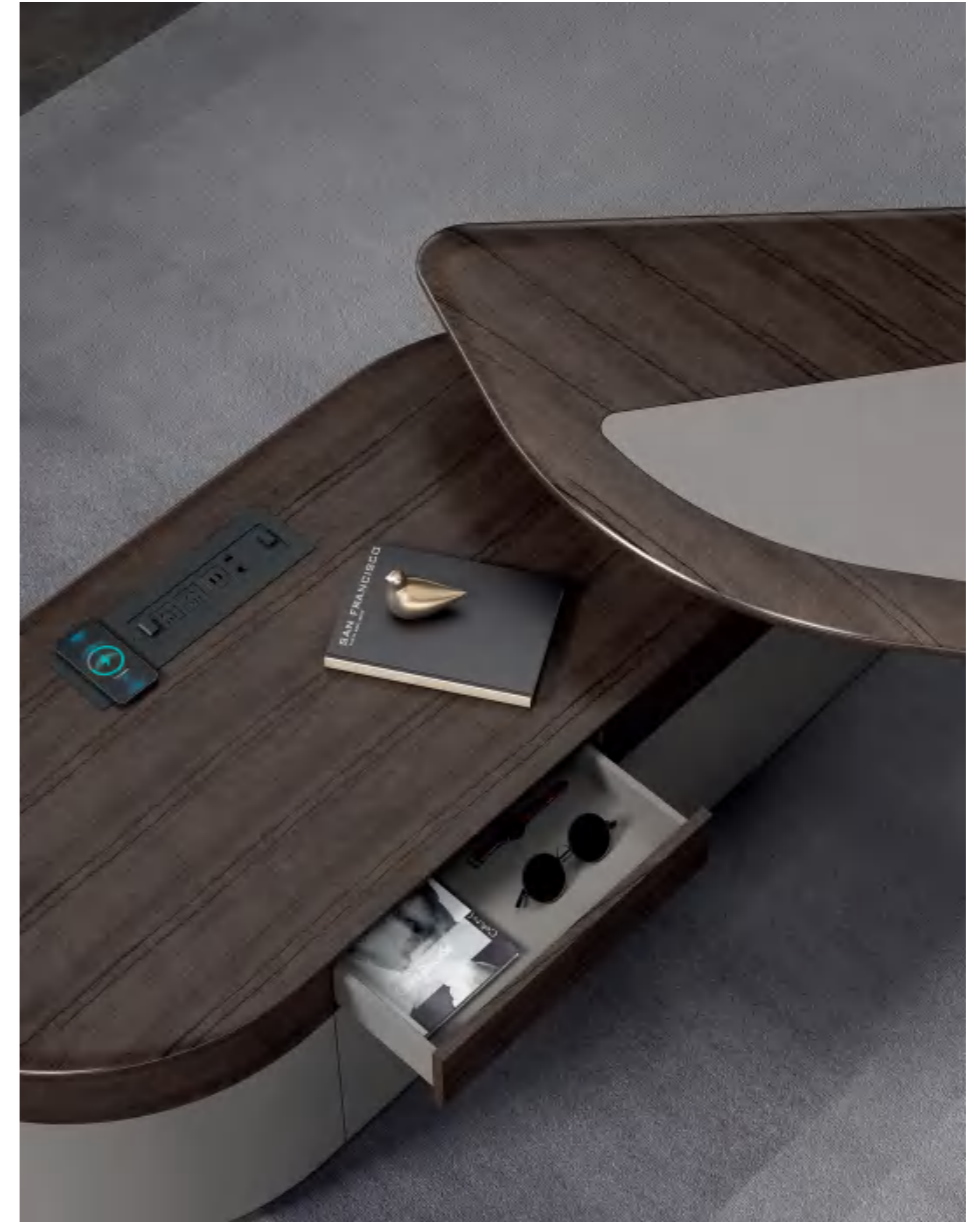

弧形台面与挡板，异形侧柜设计，错落有致的结合在一起；电动旋转插座、皮质面板，极致的细节追求，造就完美的产品。

Arc table top, baffle and special-shaped side cabinet design are combined in a staggered manner; Electric rotary socket and leather panel, the pursuit of extreme details, create a perfect product.