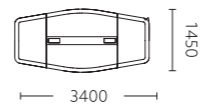

MA70.40H / MA70.46H
会议桌 / Meeting Table