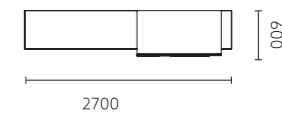

Emmy series

Emmy series