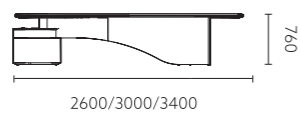

深灰核桃木油漆饰面 + 深卡其油漆饰面 + 卡其色皮
Dark grey walnut veneer + Dark khaki veneer + Khaki leather