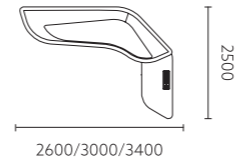

MA70.40 / MA70.46
会议桌 / Meeting Table