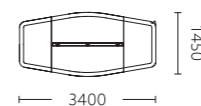

Emmy series

Emmy series