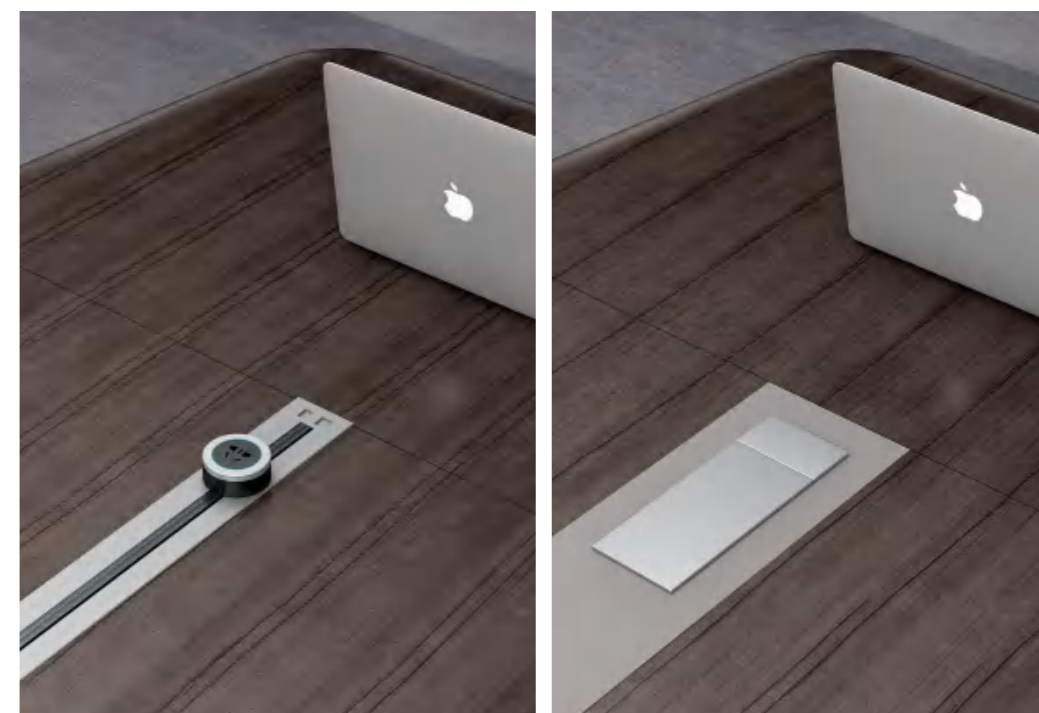

Arc table top, baffle and special-shaped side cabinet design are combined in a staggered manner; Electric rotary socket and leather panel, the pursuit of extreme details, create a perfect product.

精选进口五金，将每一个部件有序组合，稳重大气却不显笨重。

Imported hardware connects each part of the furniture, looking impressive and flexible.

曲线与直线的完美融合，造就独一无二的脚型，棱形台面设计，拉近彼此之间的距离。
电力轨道与侧滑线盒两种配置按需选择，DIY 独属于你的会议空间。

Unique table leg and fusiform shaped design table top which equips a embed power rail in the middle express the technology sense.

黑色烤漆钢化玻璃，简洁的线条，以弧线与直线的完美连接，将中式错层表现得淋漓尽致。
Black painted tempered glass, simple lines, with the perfect connection between arc and straight line, shows the Chinese staggered layer incisively and vividly.