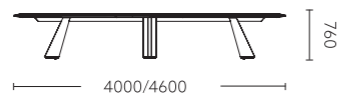

深灰核桃木油漆饰面 + 深卡其油漆饰面 + 玻璃钢脚
Dark grey walnut veneer + Dark khaki veneer + Glass fiber leg