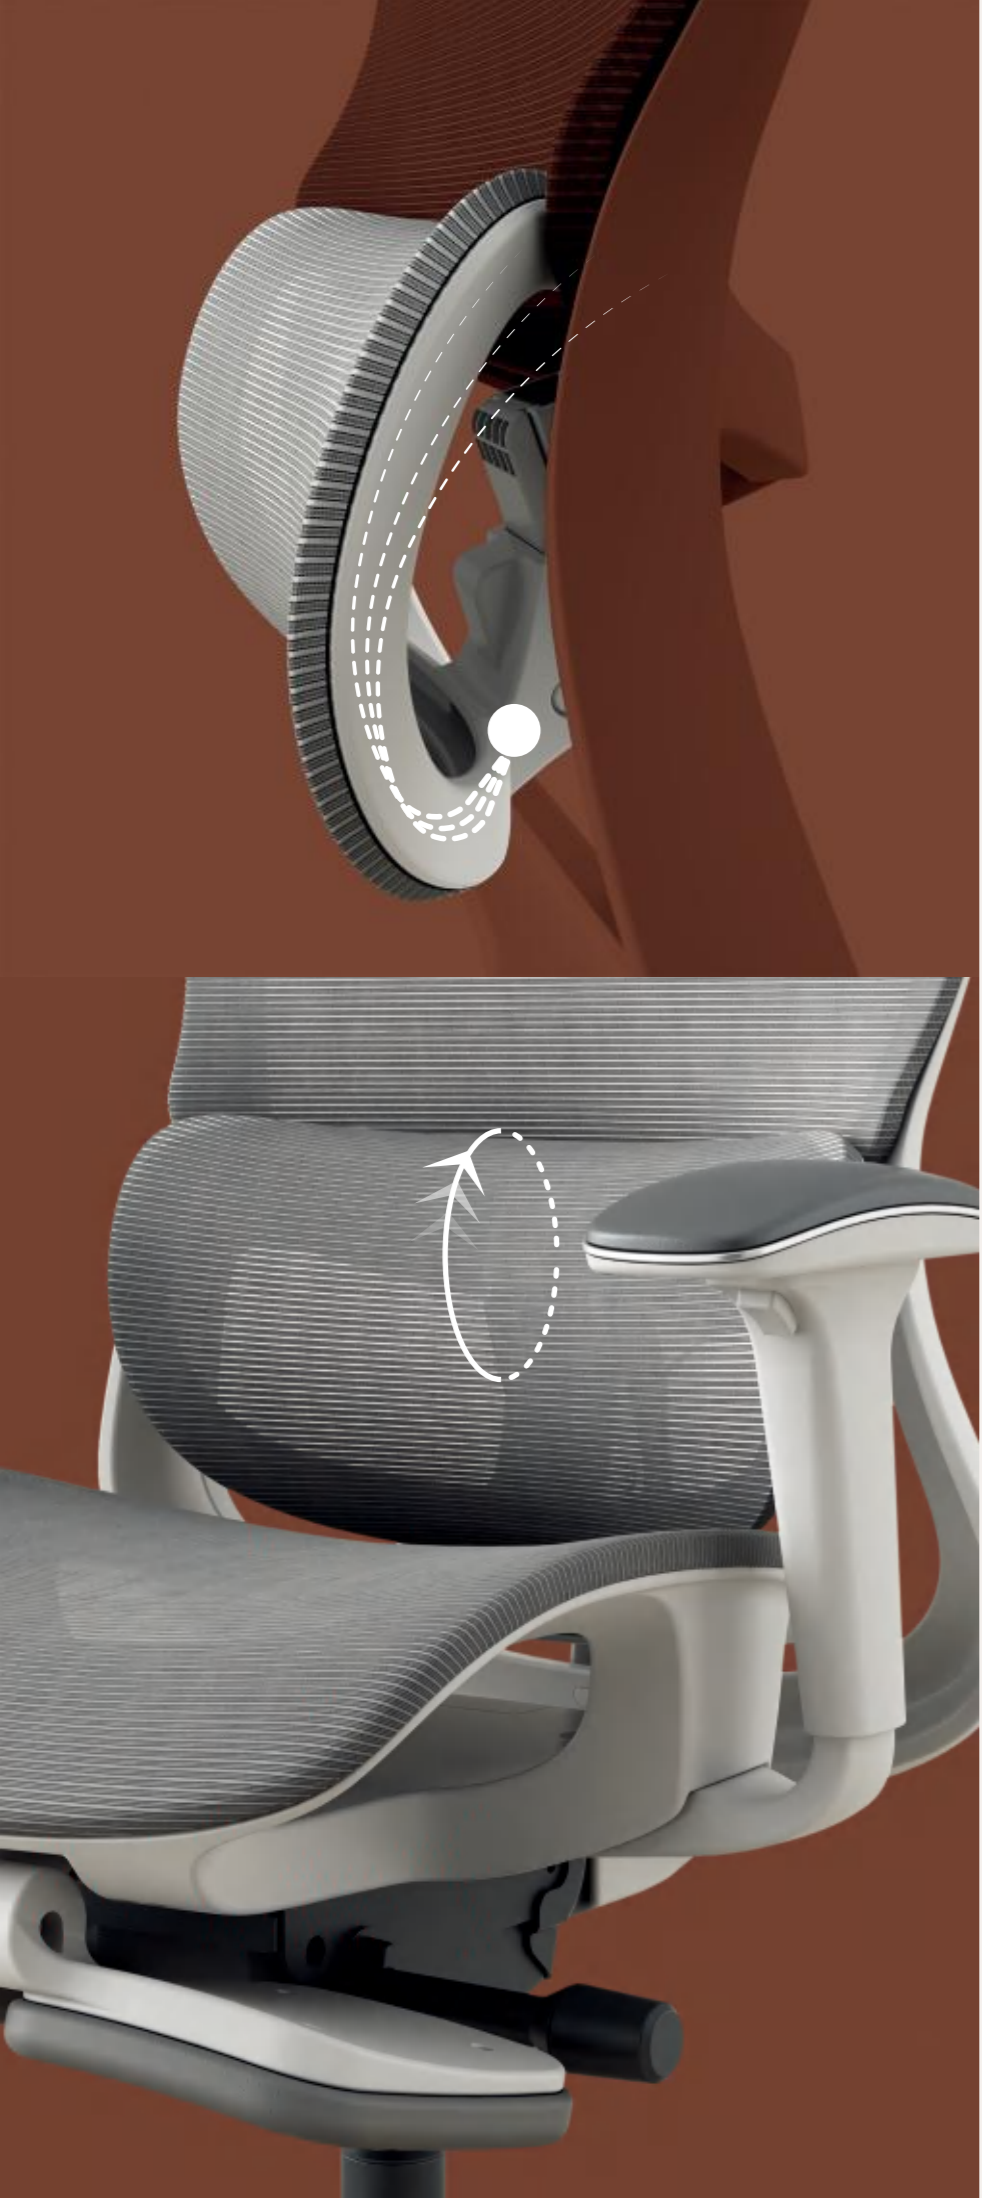

No.758 Meiling Road,Tangpu Industrial Zone,Anji County,Huzhou City,Zhejiang Province

400 926 0980

kano

CURVILINEAR AESTHETIC FEELING COMFORTABLE WORKING EXPERIENCE

· 多功能办公椅 ·

DOUBLE BACKS ARE MORE INTIMATE

· 双背更贴心 ·

- 1. 双背框结构，上下分体，下背部自适应。
 - 2. 追背顶腰，拥有更好的支撑力。
 - 3. 倚靠自动回弹，承托腰部。
 - 4. 头枕升降旋转自适应调节
- 1. Double back frame structure, upper and lower body, lower back adaptive.
 - 2. Chase back and hold the waist for better support.
 - 3. Rely on automatic rebound and support the waist.
 - 4. Self-adaptive lifting and rotating adjustment head rest.

头枕

自适应追踪，更贴心

Head Rest

Adaptive following, more considerate

3D 扶手

上下升降、前后移动、左右旋转

3D Armrest

Up and down, forward and backward movement, left and right rotation

滑动坐垫

可灵活调节

Sliding Seat

Flexible adjustment

腰托

自适应倚靠回弹，升降可调节

Waist Support

Adaptive leaning and springback, lifting adjustable