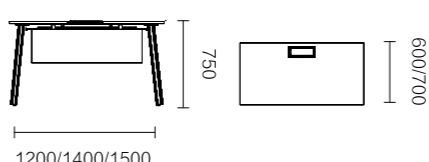

FNR60.12/14/15 1200 × 600 × 750 / 1400 × 700 × 750 / 1500 × 700 × 750 **FNR62.12/14/15** 1200 × 1212 × 750 / 1400 × 1412 × 750 / 1500 × 1412 × 750