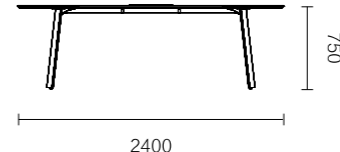

BREAK OUT
OF THE LIMITATIONS
打破局限，收放自如

极简线条勾勒富有品质感的会议空间，摒弃繁琐，让沟通更便捷。
Minimalist lines outline the meeting space , abandon cumbersome and make communication more convenient.

Nora product list

FNR80R.16/18/20 1600 × 1300 × 750 / 1800 × 1300 × 750 / 2000 × 1650 × 750

FNR81R.22/24 2250 × 1850 × 750 / 2450 × 1850 × 750

FNQ92.18 1800 × 400 × 890

FNQ90.18 1800 × 400 × 1230

FNQ91.20 2200 × 400 × 1805

FNQ91.26 2600 × 400 × 1805

Nora product list

FNR70.20 2000 × 1000 × 750

FNR71.24 2400 × 1200 × 750