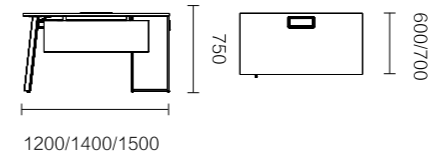

FNR66R.12/14/15 1200 × 600 × 750 / 1400 × 700 × 750 / 1500 × 700 × 750 **FNR67.12/14/15** 1200 × 1212 × 750 / 1400 × 1412 × 750 / 1500 × 1412 × 750