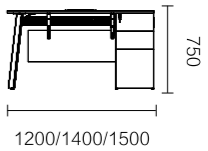

FNR64.12/14/15 1200 × 600 × 750 / 1400 × 700 × 750 / 1500 × 700 × 750 **FNR65.12/14/15** 1200 × 1212 × 750 / 1400 × 1412 × 750 / 1500 × 1412 × 750