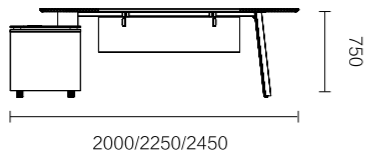

BREAK OUT
OF THE LIMITATIONS
打破局限，收放自如

极简线条勾勒富有品质感的会议空间，摒弃繁琐，让沟通更便捷。
Minimalist lines outline the meeting space , abandon cumbersome and make communication more convenient.

Nora product list

FNR80R.16/18/20 1600 × 1300 × 750 / 1800 × 1300 × 750 / 2000 × 1650 × 750