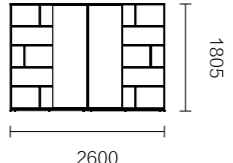

BREAK OUT
OF THE LIMITATIONS
打破局限，收放自如

极简线条勾勒富有品质感的会议空间，摒弃繁琐，让沟通更便捷。
Minimalist lines outline the meeting space , abandon cumbersome and make communication more convenient.

Nora product list

FNR80R.16/18/20 1600 × 1300 × 750 / 1800 × 1300 × 750 / 2000 × 1650 × 750

FNR81R.22/24 2250 × 1850 × 750 / 2450 × 1850 × 750

FNQ92.18 1800 × 400 × 890

FNQ90.18 1800 × 400 × 1230

FNQ91.20 2200 × 400 × 1805

FNQ91.26 2600 × 400 × 1805

Nora product list

FNR70.20 2000 × 1000 × 750

FNR71.24 2400 × 1200 × 750