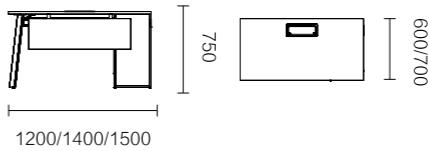

FNR64.12/14/15 1200 × 600 × 750 / 1400 × 700 × 750 / 1500 × 700 × 750 **FNR65.12/14/15** 1200 × 1212 × 750 / 1400 × 1412 × 750 / 1500 × 1412 × 750