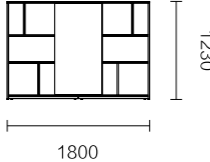

BREAK OUT
OF THE LIMITATIONS
打破局限，收放自如

极简线条勾勒富有品质感的会议空间，摒弃繁琐，让沟通更便捷。
Minimalist lines outline the meeting space , abandon cumbersome and make communication more convenient.

Nora product list

FNR80R.16/18/20 1600 × 1300 × 750 / 1800 × 1300 × 750 / 2000 × 1650 × 750

FNR81R.22/24 2250 × 1850 × 750 / 2450 × 1850 × 750

FNQ92.18 1800 × 400 × 890

FNQ90.18 1800 × 400 × 1230

FNQ91.20 2200 × 400 × 1805

FNQ91.26 2600 × 400 × 1805

Nora product list

FNR70.20 2000 × 1000 × 750

FNR71.24 2400 × 1200 × 750