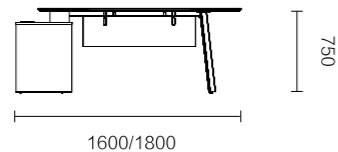

BREAK OUT
OF THE LIMITATIONS
打破局限，收放自如

极简线条勾勒富有品质感的会议空间，摒弃繁琐，让沟通更便捷。
Minimalist lines outline the meeting space , abandon cumbersome and make communication more convenient.

Nora product list

FNR80R.16/18/20 1600 × 1300 × 750 / 1800 × 1300 × 750 / 2000 × 1650 × 750