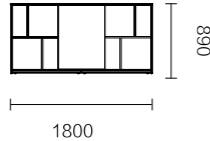

BREAK OUT
OF THE LIMITATIONS
打破局限，收放自如

极简线条勾勒富有品质感的会议空间，摒弃繁琐，让沟通更便捷。
Minimalist lines outline the meeting space , abandon cumbersome and make communication more convenient.

Nora product list

FNR80R.16/18/20 1600 × 1300 × 750 / 1800 × 1300 × 750 / 2000 × 1650 × 750

FNR81R.22/24 2250 × 1850 × 750 / 2450 × 1850 × 750

FNQ92.18 1800 × 400 × 890

FNQ90.18 1800 × 400 × 1230

FNQ91.20 2200 × 400 × 1805

FNQ91.26 2600 × 400 × 1805

Nora product list

FNR70.20 2000 × 1000 × 750

FNR71.24 2400 × 1200 × 750