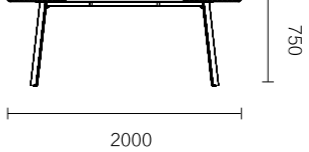

BREAK OUT
OF THE LIMITATIONS
打破局限，收放自如

极简线条勾勒富有品质感的会议空间，摒弃繁琐，让沟通更便捷。
Minimalist lines outline the meeting space , abandon cumbersome and make communication more convenient.

Nora product list

FNR80R.16/18/20 1600 × 1300 × 750 / 1800 × 1300 × 750 / 2000 × 1650 × 750

FNR81R.22/24 2250 × 1850 × 750 / 2450 × 1850 × 750

FNQ92.18 1800 × 400 × 890

FNQ90.18 1800 × 400 × 1230

FNQ91.20 2200 × 400 × 1805

FNQ91.26 2600 × 400 × 1805

Nora product list

FNR70.20 2000 × 1000 × 750

FNR71.24 2400 × 1200 × 750