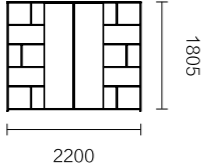

BREAK OUT
OF THE LIMITATIONS
打破局限，收放自如

极简线条勾勒富有品质感的会议空间，摒弃繁琐，让沟通更便捷。
Minimalist lines outline the meeting space , abandon cumbersome and make communication more convenient.

Nora product list

FNR80R.16/18/20 1600 × 1300 × 750 / 1800 × 1300 × 750 / 2000 × 1650 × 750

FNR81R.22/24 2250 × 1850 × 750 / 2450 × 1850 × 750

FNQ92.18 1800 × 400 × 890

FNQ90.18 1800 × 400 × 1230

FNQ91.20 2200 × 400 × 1805

FNQ91.26 2600 × 400 × 1805

Nora product list

FNR70.20 2000 × 1000 × 750

FNR71.24 2400 × 1200 × 750