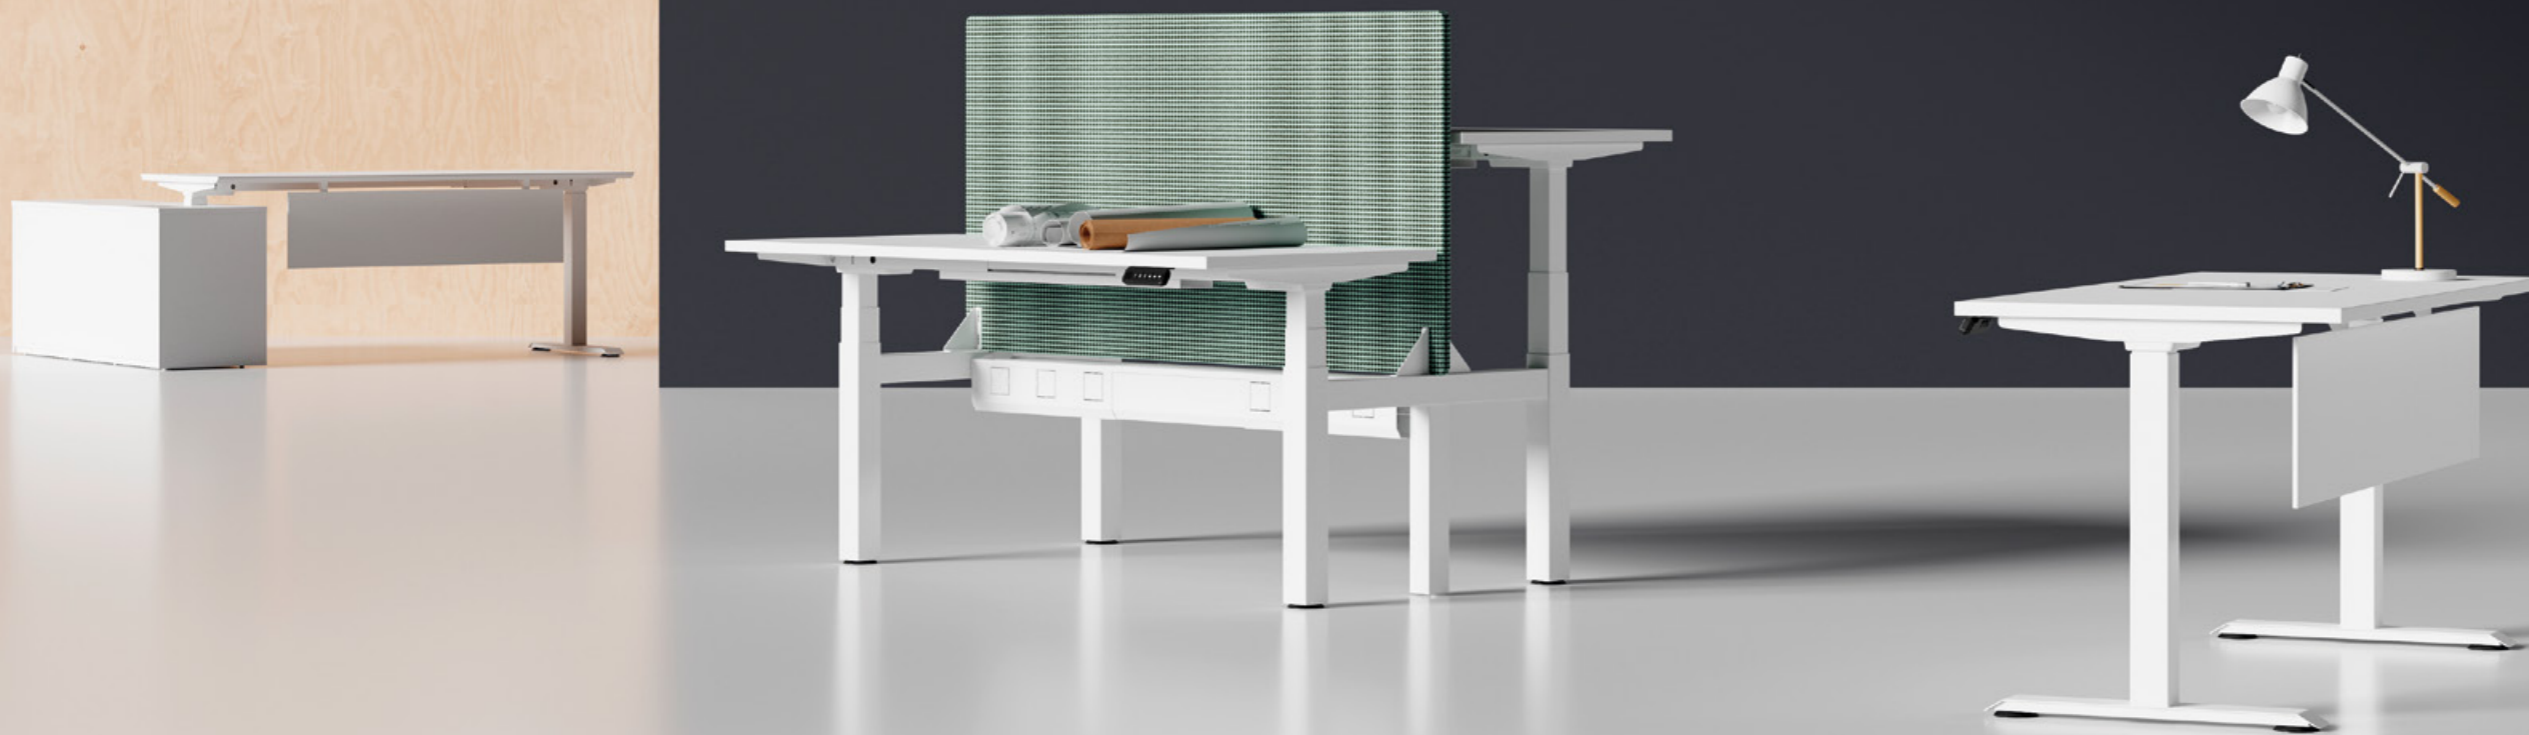

坐站交替，
换一种姿态工作！

一个理想的工作台，让更舒展的工作身姿成为可能。
享受动态的坐站交替，自由追寻体感舒适的办公模式。

An ideal workstation that allows you to stretch your body freely.
Enjoy alternate sitting and standing, and be free to pursue physical comfort during office work.

Healthy

一键高速升降，既不打破沉浸式的工作状态，
又能让身体脱离久坐产生的高负荷。

Prompt lifting and lowering in one press, keep the
immersion of the task and liberate your body from
sedentary work.

Double power, skyrocketed performance!

双倍动力 性能飞升!

全系高配数显屏

Full set of the high digital display screen!

本系列全线配置了旗舰款数显屏，功能涵盖一键升降、三档记忆储存和定时提醒，智能操控让理想高度一触即达。

Full series equipped with the flagship digital display screens and possesses the function of one-touch lift, 3-position storage, and timer reminder. Intelligent control brings the ideal height at one press.