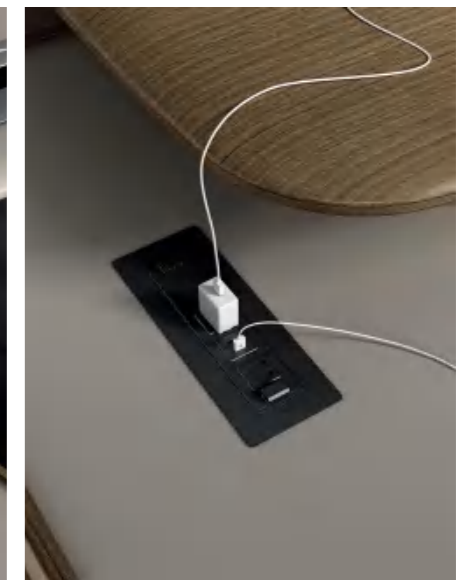

电动翻转线盒，取电更加安全便捷。
Electrical turnover box, convenient for power supply.

指纹锁设计，开启私密办公新模式。
Fingerprint design, suitable for new mode of private office.

按弹式抽屉，双开门衣柜，内置抽拉式挂衣杆，让摆放井然有序。
Rebound drawer, double-door wardrobe with built-in hanger, showing an orderly space.