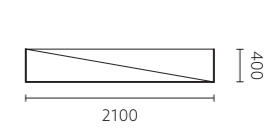

MQZ90.23 / MQZ90.28
高管柜 / Executive Cabinet