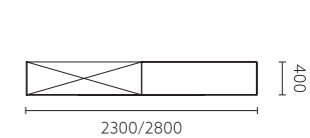

曲睿 · Ring

主推色 Main color

可选色 Optional color

曲智 · Quzzi

主推色 Main color

可选色 Optional color

* 鉴于产品不断更新, 日后产品规格等若有变动, 以实物为准, 不再另行通知。
Given that products may be updated constantly, no further notice will be given in regard of changes in specification, and the real product shall be considered as final.