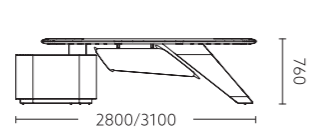

摩卡柚木油漆饰面 + 深卡其油漆饰面 + 深卡其防火饰面
Mocha teakwood veneer + Dark khaki veneer + Dark khaki MFC