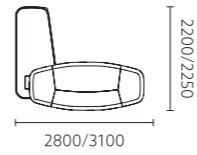

MQR71.22
会议桌 / Meeting Table