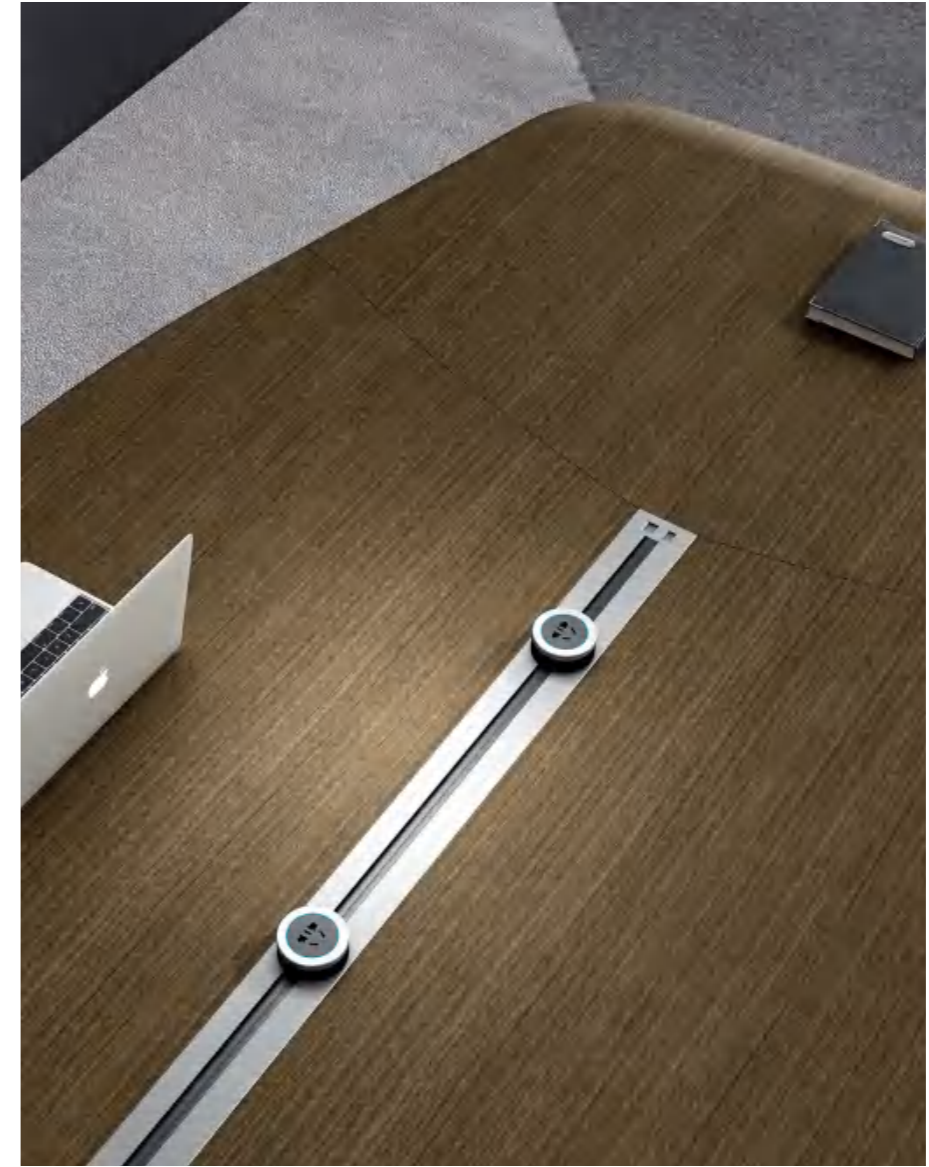

Ring & Quzzi
CEO · Manager Office Space

曲面美学

CURVED SURFACE

优雅的流线曲面，弧线型的轮廓，将木材的硬朗和弧线的柔美巧妙结合。

Elegant streamline with curved outline blend its toughness into graceful curve.

Ring

“世界有 360 度，何必局限于直线”

No need to be restrained to straight lines.

电动翻转线盒，取电更加安全便捷。
Electrical turnover box, convenient for power supply.

指纹锁设计，开启私密办公新模式。
Fingerprint design, suitable for new mode of private office.

按弹式抽屉，双开门衣柜，内置抽拉式挂衣杆，让摆放井然有序。
Rebound drawer, double-door wardrobe with built-in hanger, showing an orderly space.

电力轨道设计，移动灵活。
Electric track design is flexible to move.

双层台面设计，舒适畅谈。

Double-layered tabletop, available for free talk.

内置隔板，便于储物。
Shelves inside, easier storage.

舒适坐感，以傲然挺立之姿，聚焦空间中心。
Sitting pleasure in the office helps you focus on the space center.

双弧面设计，带来灵动的视觉效果。
Double curve design of the table presents an amazing visual effect.

创新设计，每一处细节，都要足够与众不同。
Innovative design in every detail should be unique enough.

流动线条，彰显决策气场。
Flowing lines highlight decision-maker's charisma