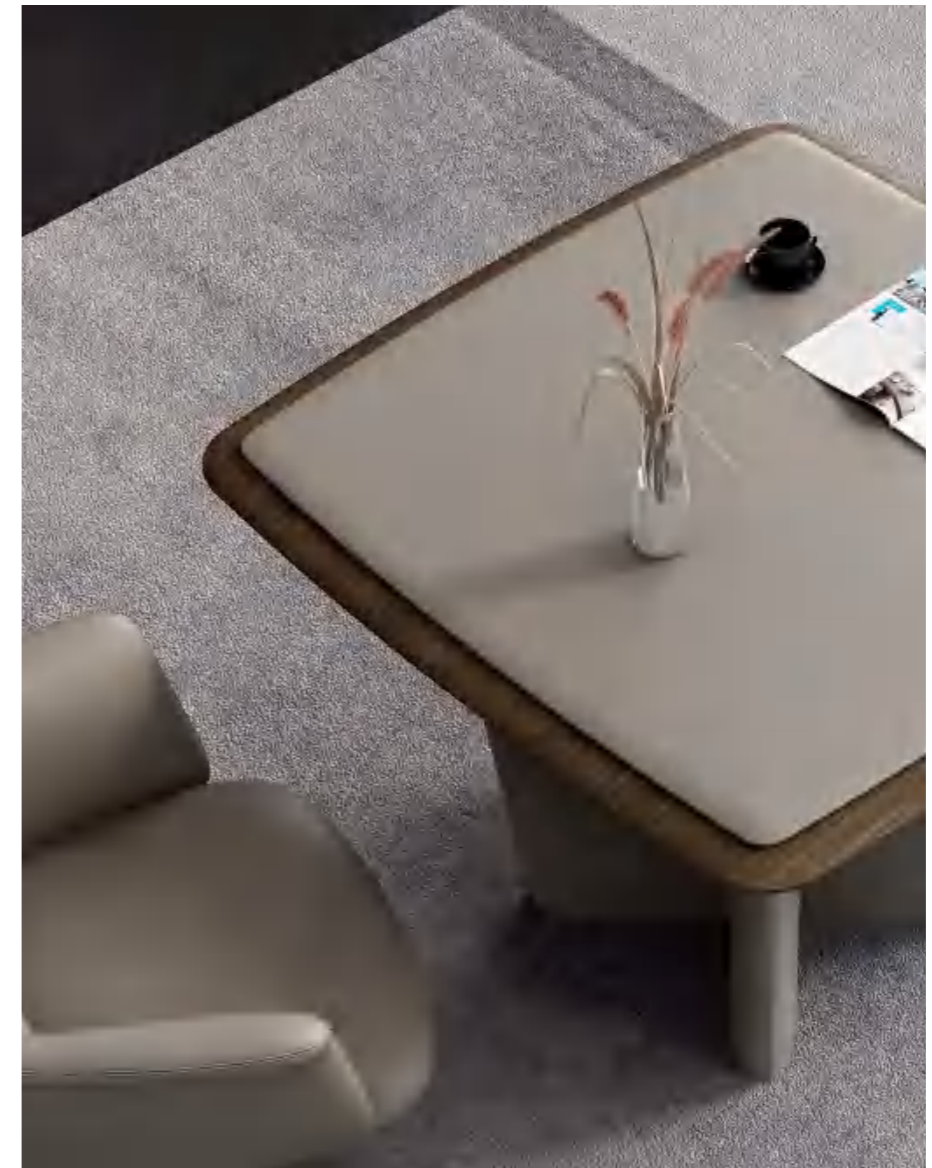

Ring & Quzzi
CEO · Manager Office Space

曲面美学

CURVED SURFACE

优雅的流线曲面，弧线型的轮廓，将木材的硬朗和弧线的柔美巧妙结合。

Elegant streamline with curved outline blend its toughness into graceful curve.

Ring

“世界有 360 度，何必局限于直线”

No need to be restrained to straight lines.

电动翻转线盒，取电更加安全便捷。
Electrical turnover box, convenient for power supply.

指纹锁设计，开启私密办公新模式。
Fingerprint design, suitable for new mode of private office.

按弹式抽屉，双开门衣柜，内置抽拉式挂衣杆，让摆放井然有序。
Rebound drawer, double-door wardrobe with built-in hanger, showing an orderly space.

电力轨道设计，移动灵活。
Electric track design is flexible to move.

双层台面设计，舒适畅谈。

Double-layered tabletop, available for free talk.

内置隔板，便于储物。
Shelves inside, easier storage.

舒适坐感，以傲然挺立之姿，聚焦空间中心。
Sitting pleasure in the office helps you focus on the space center.

双弧面设计，带来灵动的视觉效果。
Double curve design of the table presents an amazing visual effect.

创新设计，每一处细节，都要足够与众不同。
Innovative design in every detail should be unique enough.

流动线条，彰显决策气场。
Flowing lines highlight decision-maker's charisma