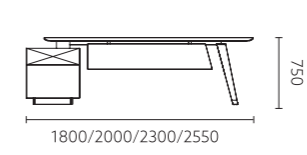

核桃木油漆饰面 + 流星灰防火饰面
Walnut veneer + Meteor gray MFC