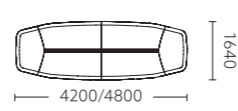

MQR90.33
背柜 / Back Cabinet