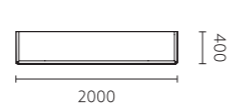

MQR72.10
洽谈桌 / Conference Table