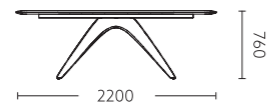

摩卡柚木油漆饰面 + 深卡其油漆饰面
Mocha teakwood veneer + Dark khaki veneer