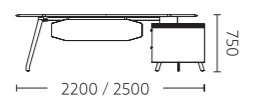

核桃木系配色

Y272 高管桌
CY07 核桃木油漆饰面 + 流星灰 + 浅卡其