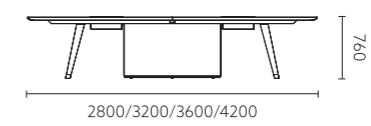

核桃木油漆饰面 + 流星灰防火饰面
Walnut veneer + Meteor gray MFC