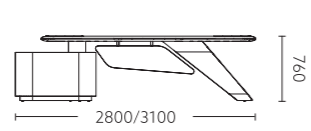

双弧面设计，带来灵动的视觉效果。

Double curve design of the table presents an amazing visual effect.

创新设计，每一处细节，都要足够与众不同。
Innovative design in every detail should be unique enough.

曲睿 · Ring

MQR80R.28 / MQR80R.31
班台 / Executive Desk