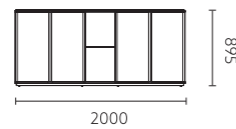

摩卡柚木油漆饰面 + 深卡其油漆饰面
Mocha teakwood veneer + Dark khaki veneer