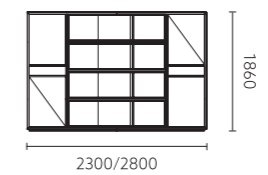

核桃木油漆饰面 + 流星灰防火饰面
Walnut veneer + Meteor gray MFC