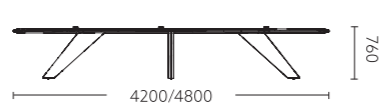

摩卡柚木油漆饰面 + 深卡其油漆饰面
Mocha teakwood veneer + Dark khaki veneer