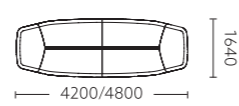

MQR90.33
背柜 / Back Cabinet