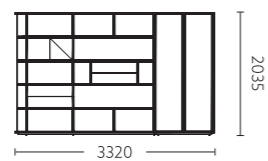

摩卡柚木油漆饰面 + 深卡其油漆饰面
Mocha teakwood veneer + Dark khaki veneer