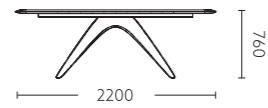

摩卡柚木油漆饰面 + 深卡其油漆饰面
Mocha teakwood veneer + Dark khaki veneer