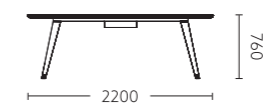

核桃木油漆饰面 + 流星灰防火饰面
Walnut veneer + Meteor gray MFC