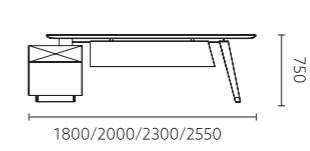

核桃木油漆饰面 + 流星灰防火饰面
Walnut veneer + Meteor gray MFC