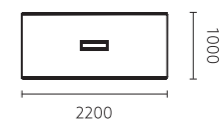

MQZ71.28 / MQZ71.32 / MQZ71.36 / MQZ71.42
会议桌 / Meeting Table