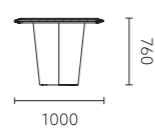

摩卡柚木油漆饰面 + 深卡其油漆饰面 + 卡其色皮
Mocha teakwood veneer + Dark khaki veneer + Khaki leather