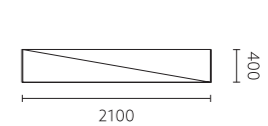

MQZ90.23 / MQZ90.28
高管柜 / Executive Cabinet