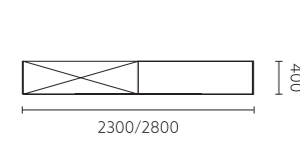

曲睿 · Ring

主推色 Main color

可选色 Optional color

曲智 · Quzzi

主推色 Main color

可选色 Optional color