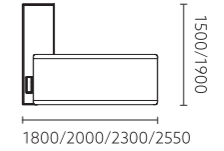

MQZ70.22
会议桌 / Meeting Table