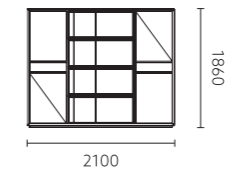

核桃木油漆饰面 + 流星灰防火饰面
Walnut veneer + Meteor gray MFC