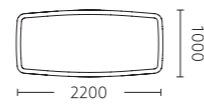

MQR70.42 / MQR70.48
会议桌 / Meeting Table