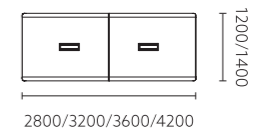

MQZ90.21
高管柜 / Executive Cabinet