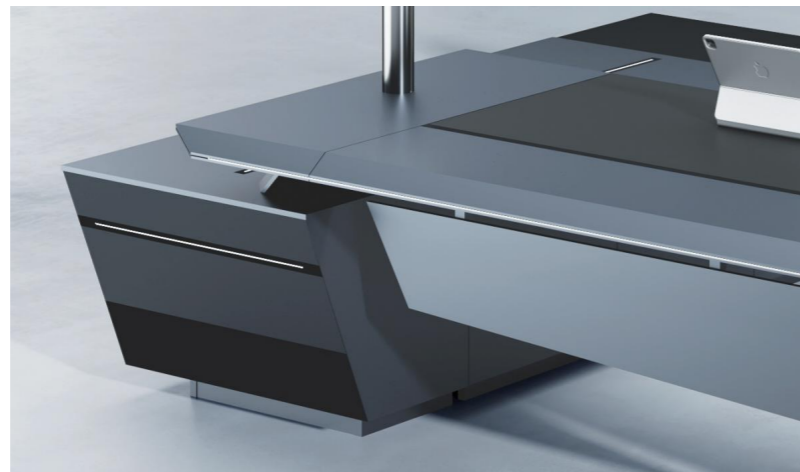

融入多种实用功能，
在带来视觉冲击的同时，
注入时尚精神，
体现现代精进办公哲学。

*Suitable for different spaces,
highly customizable and satisfies
a range of preferences.*