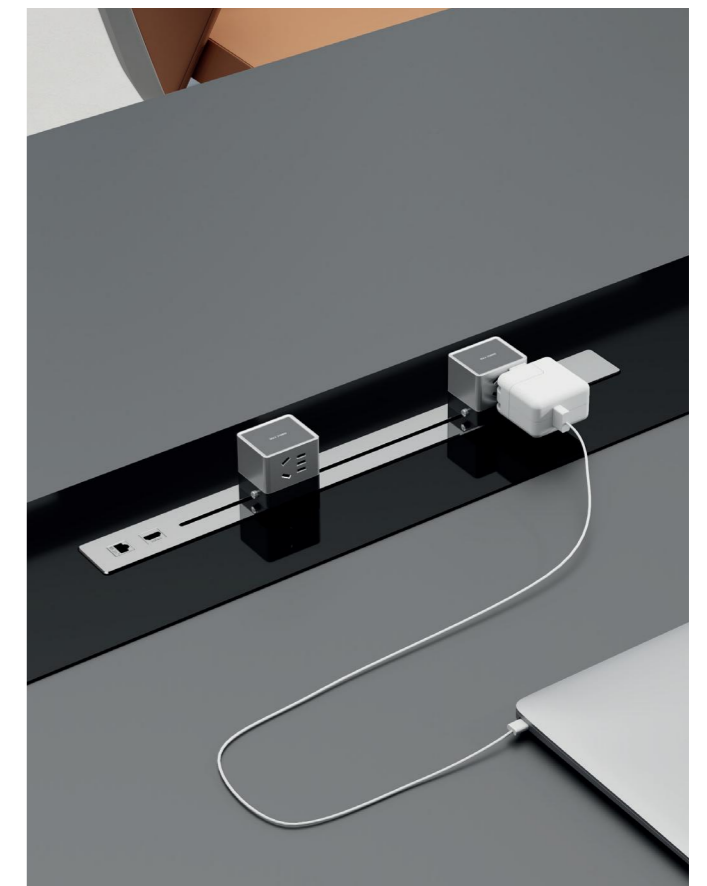

电力轨道优化用电布局，
金属灰油漆饰面搭配亮面金属条，
展现冷静克制的会议情绪。

*Power track optimises electricity layout,
Metallic grey paint finish with glossy metal strips,
Demonstrates the mood of the meeting in a calm and restrained manner.*