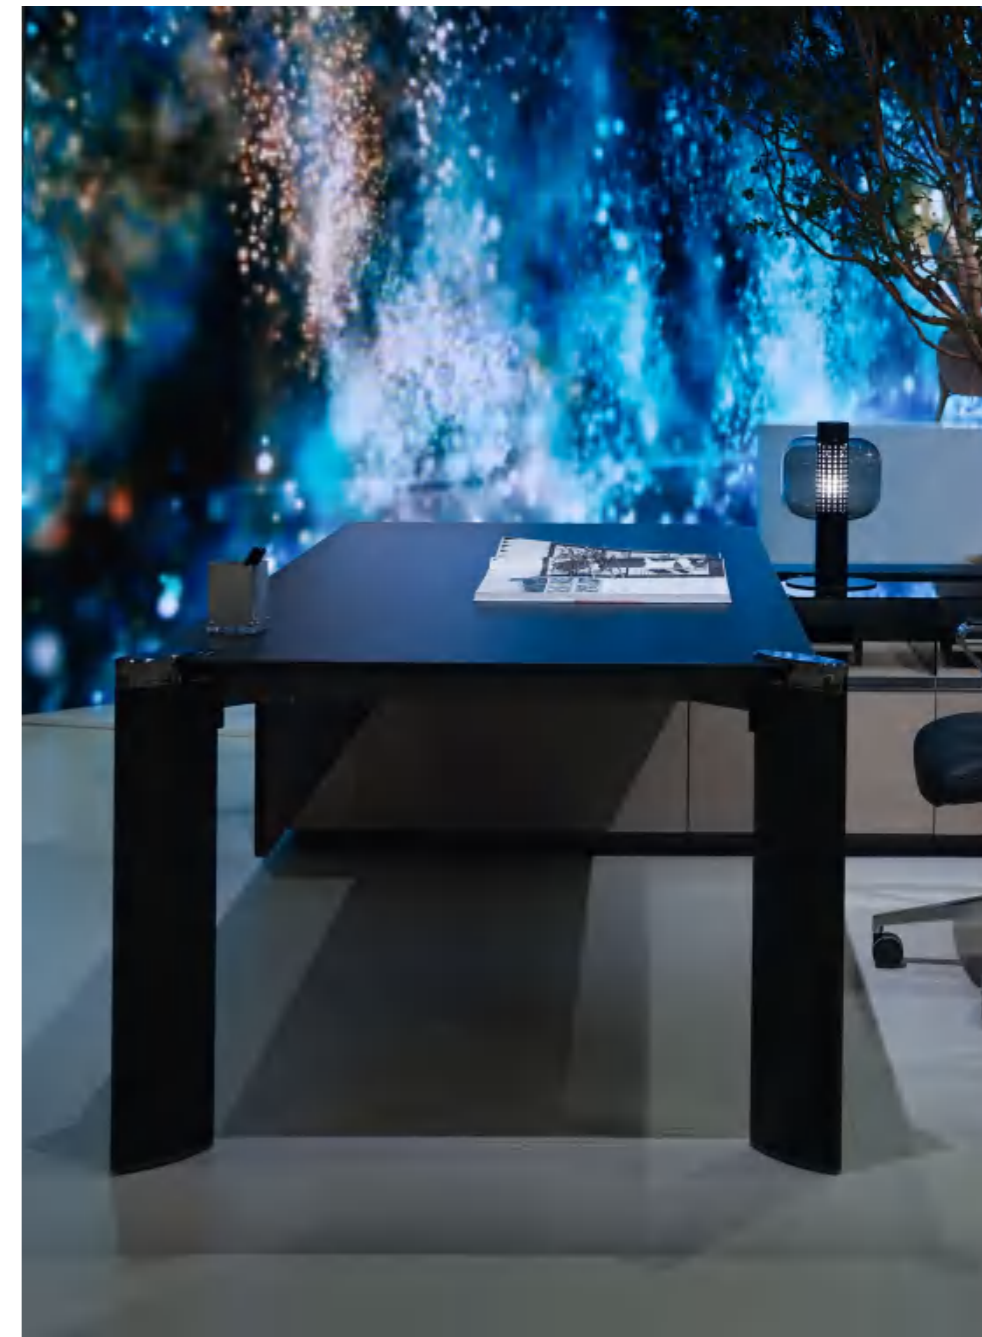

NO COMPROMISE IN WORK

办公不将就