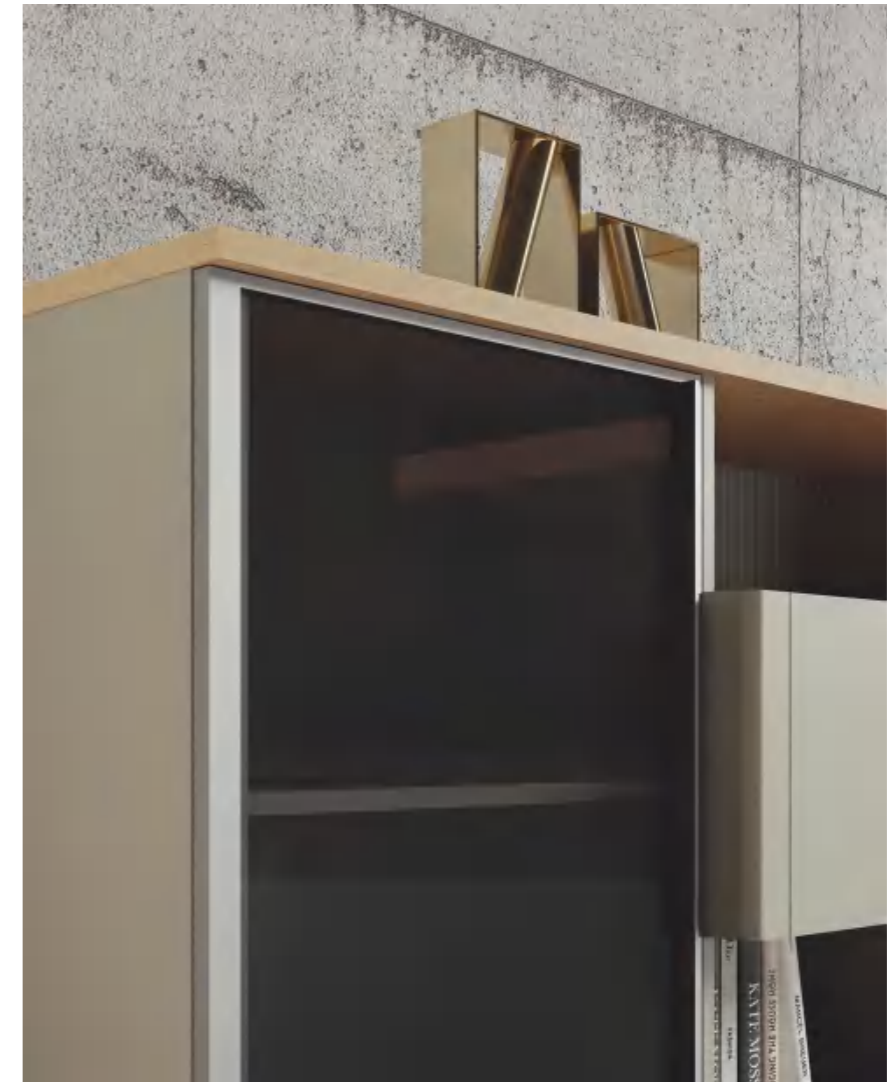

木纹与玻璃的极致体现
为精英阶层带来时尚
精致的办公方式

The terrific utilization of wood and
glass makes it a choice
in style for urban elites.

极简过线盒，桌面干净整洁，促进更高效的办公。

A minimalist cable box promotes a clean and tidy desktop, fostering a more efficient workspace.

茶水柜延续系列设计，用简约的材质与精湛的工艺诠释现代美学。

The tea cabinet continues the design concept of the series, interpreting modern aesthetics with simple materials and exquisite craftsmanship.

简约规整的形态，整洁有序的视觉感受。
Simple and regular form, neat and orderly visual feeling.