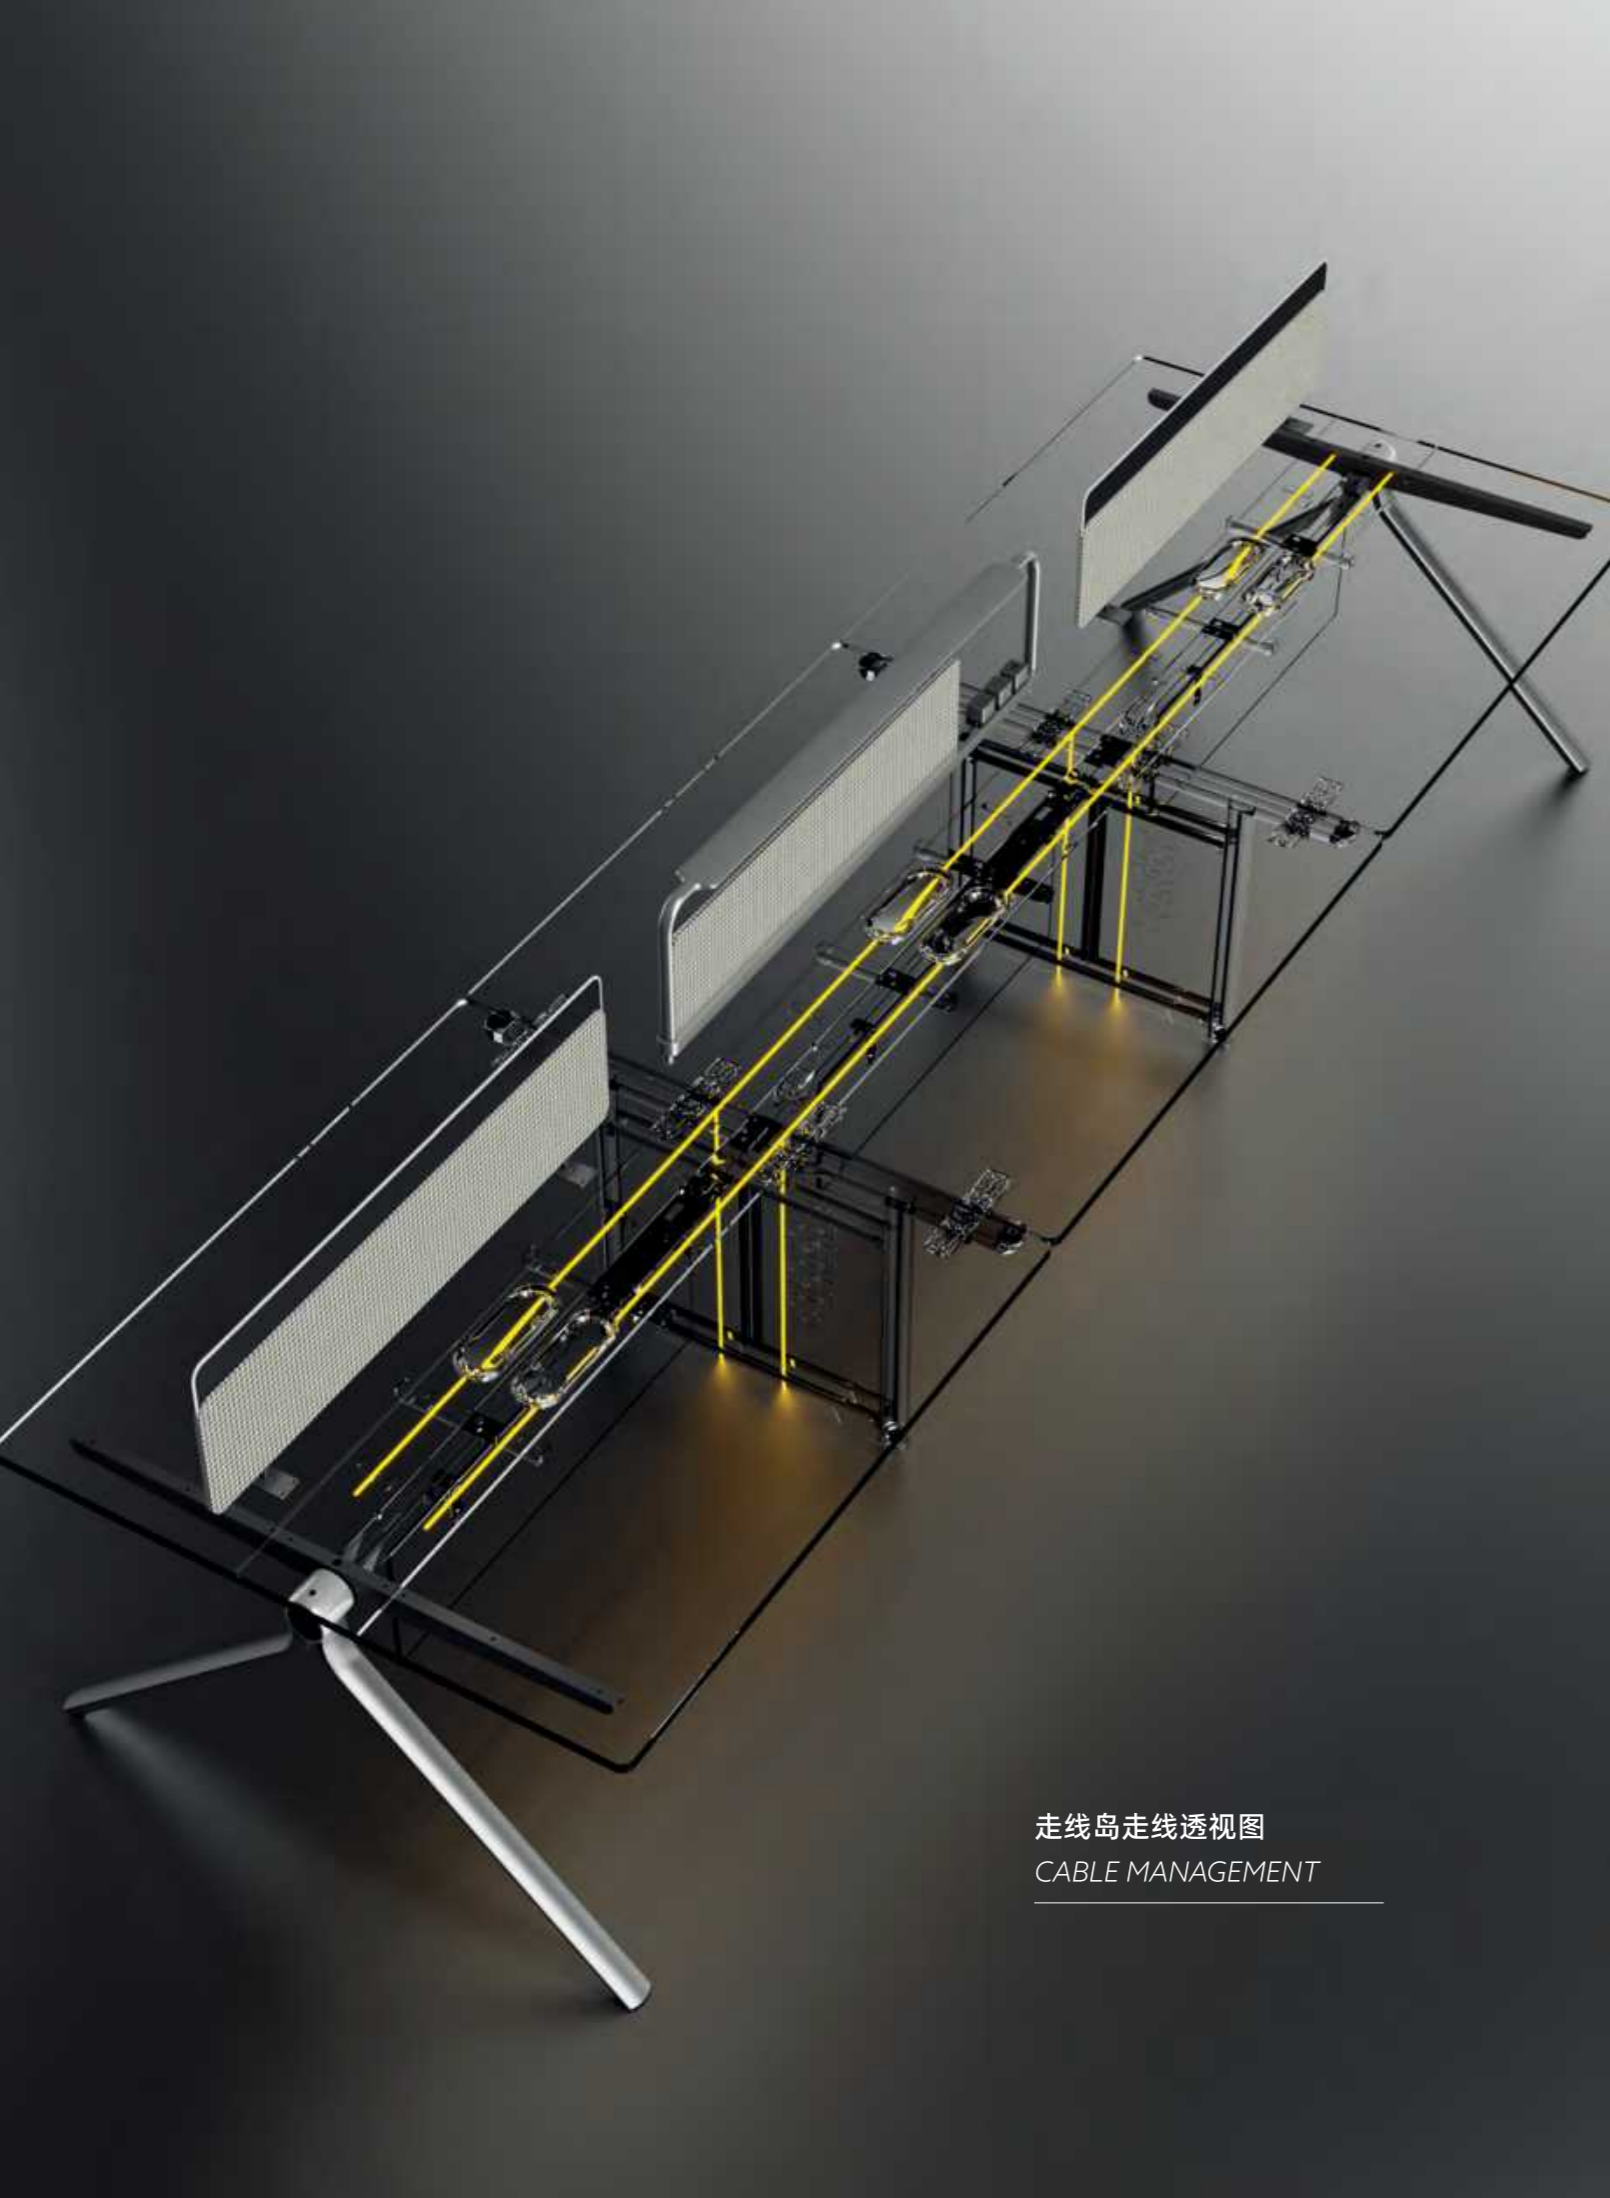

MADDI
麦迪

主管桌侧柜的外观灵感源自扶手箱设计，圆角设计的极致体现，双层台面的设计则注入了时尚与精致的设计元素，使其成为办公空间中引人注目的亮点。

The appearance of the manager dexk sideboard is inspired by armchair design, the ultimate embodiment of rounded corners, while the double-decker countertop is infused with stylish and sophisticated design elements, making it an eye-catching highlight in the office space.

高效协作而鼓励交流

Collaborate effectively and encourage communication

走线岛走线透视图
CABLE MANAGEMENT

丰富的屏风设置
桌面台灯与电源融为一体
提供舒适方便的办公条件

*Rich screen Settings
Integrated desktop lamp and power supply
Provide comfortable and convenient office conditions*