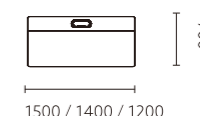

1800*1325*750 / 1600*1325*750

FMD60.15/FMD60.14/FMD60.12

1500*700*750 / 1400*700*750 / 1200*700*750