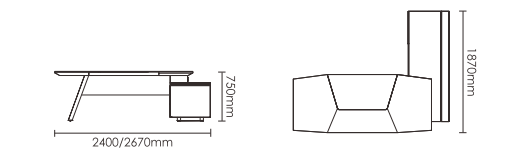

Product List
PRODUCT LINE ELEMENTS

Y260(L) 主管桌
W2000mm*D1670mm*H750mm
W2200mm*D1670mm*H750mm
W3000mm*D2200mm*H750mm

流星灰防火板

CF08 直纹棕核桃木防火板

Y260(L) 主管桌
W2400mm*D1870mm*H750mm
W2670mm*D1870mm*H750mm

H036 会议桌
W4200mm*D1500mm*H750mm

H036 会议桌
W3500mm*D1370mm*H750mm

C021 茶几
W1200mm*D600mm*H400mm
W1400mm*D700mm*H400mm

C022 茶几
W600mm*D600mm*H450mm

S112-1 德悦沙发单人位
W960mm*D910mm*H870mm

S112-3 德悦沙发多人位
W2160mm*D940mm*H870mm

Y261 主管柜
W3100mm*D415mm*H1935mm