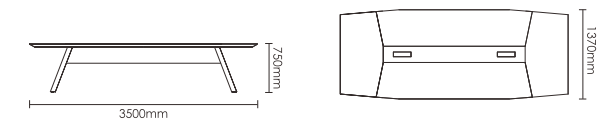

Product List
PRODUCT LINE ELEMENTS

Y260(L) 主管桌
W2000mm*D1670mm*H750mm
W2200mm*D1670mm*H750mm
W3000mm*D2200mm*H750mm

流星灰防火板

CF08 直纹棕核桃木防火板

Y260(L) 主管桌
W2400mm*D1870mm*H750mm
W2670mm*D1870mm*H750mm

H036 会议桌
W4200mm*D1500mm*H750mm

H036 会议桌
W3500mm*D1370mm*H750mm

C021 茶几
W1200mm*D600mm*H400mm
W1400mm*D700mm*H400mm

C022 茶几
W600mm*D600mm*H450mm

S112-1 德悦沙发单人位
W960mm*D910mm*H870mm

S112-3 德悦沙发多人位
W2160mm*D940mm*H870mm

Y261 主管柜
W3100mm*D415mm*H1935mm