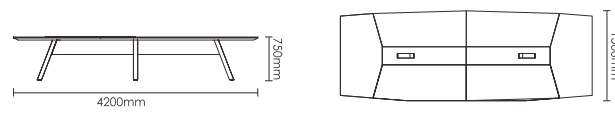

Product List
PRODUCT LINE ELEMENTS

Y260(L) 主管桌
W2000mm*D1670mm*H750mm
W2200mm*D1670mm*H750mm
W3000mm*D2200mm*H750mm

流星灰防火板

CF08 直纹棕核桃木防火板

Y260(L) 主管桌
W2400mm*D1870mm*H750mm
W2670mm*D1870mm*H750mm

H036 会议桌
W4200mm*D1500mm*H750mm

H036 会议桌
W3500mm*D1370mm*H750mm

C021 茶几
W1200mm*D600mm*H400mm
W1400mm*D700mm*H400mm

C022 茶几
W600mm*D600mm*H450mm

S112-1 德悦沙发单人位
W960mm*D910mm*H870mm

S112-3 德悦沙发多人位
W2160mm*D940mm*H870mm

Y261 主管柜
W3100mm*D415mm*H1935mm