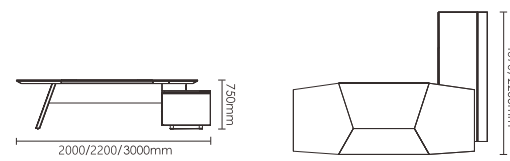

Negotiating tables 洽谈桌

- 1) 外张板脚设计，更具张力，在结构上也是一次全新的挑战。
- 2) 方正沉稳的造型与金属饰边的巧妙结合。
- 3) 可满足 6-8 人的小型会议。

- 1) the design of the external tension foot is more tension, which is also a new challenge in the structure.
- 2) The square and steady modeling and metal trimming combine together.
- 3) Fit for small meeting room for 6-8 people.

Product List
PRODUCT LINE ELEMENTS

Y260(L) 主管桌
W2000mm*D1670mm*H750mm
W2200mm*D1670mm*H750mm
W3000mm*D2200mm*H750mm

流星灰防火板

CF08 直纹棕核桃木防火板

Y260(L) 主管桌
W2400mm*D1870mm*H750mm
W2670mm*D1870mm*H750mm

H036 会议桌
W4200mm*D1500mm*H750mm