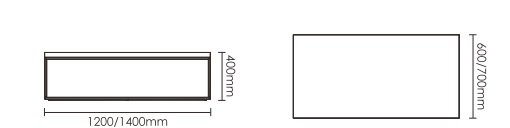

Product List
PRODUCT LINE ELEMENTS

Y260(L) 主管桌
W2000mm*D1670mm*H750mm
W2200mm*D1670mm*H750mm
W3000mm*D2200mm*H750mm

流星灰防火板

CF08 直纹棕核桃木防火板

Y260(L) 主管桌
W2400mm*D1870mm*H750mm
W2670mm*D1870mm*H750mm

H036 会议桌
W4200mm*D1500mm*H750mm

H036 会议桌
W3500mm*D1370mm*H750mm

C021 茶几
W1200mm*D600mm*H400mm
W1400mm*D700mm*H400mm

C022 茶几
W600mm*D600mm*H450mm

S112-1 德悦沙发单人位
W960mm*D910mm*H870mm

S112-3 德悦沙发多人位
W2160mm*D940mm*H870mm

Y261 主管柜
W3100mm*D415mm*H1935mm