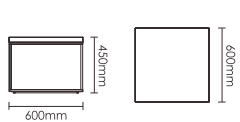

Product List
PRODUCT LINE ELEMENTS

Y260(L) 主管桌
W2000mm*D1670mm*H750mm
W2200mm*D1670mm*H750mm
W3000mm*D2200mm*H750mm

流星灰防火板

CF08 直纹棕核桃木防火板

Y260(L) 主管桌
W2400mm*D1870mm*H750mm
W2670mm*D1870mm*H750mm

H036 会议桌
W4200mm*D1500mm*H750mm

H036 会议桌
W3500mm*D1370mm*H750mm

C021 茶几
W1200mm*D600mm*H400mm
W1400mm*D700mm*H400mm

C022 茶几
W600mm*D600mm*H450mm

S112-1 德悦沙发单人位
W960mm*D910mm*H870mm

S112-3 德悦沙发多人位
W2160mm*D940mm*H870mm

Y261 主管柜
W3100mm*D415mm*H1935mm