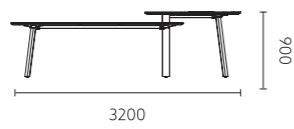

森工白饰面
Forest industry white finish