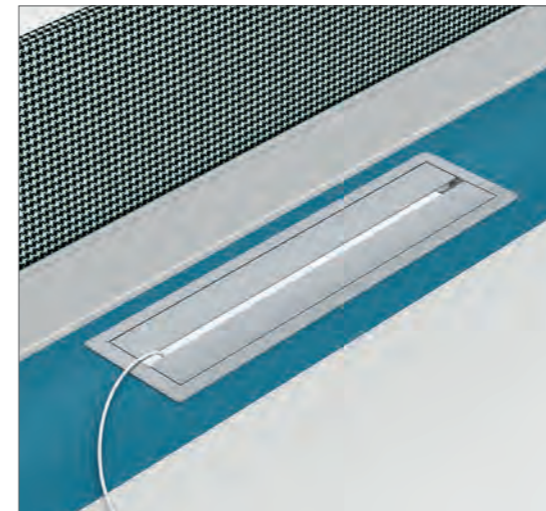

储物美学，精心设计人体工学高度，收纳摆放井井有条。  
Storage height meets ergonomic design, and the storage space is well-organized.

没有那些扰乱思绪的线缆，只有全心投入的畅快。  
Good wire management makes wires well-organized.

优质铝合金线盒，整洁更高阶。  
Concise design aluminium alloy cable box.