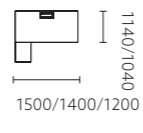

## Magic series

**FMG69-2.15/FMG69-2.14/FMG69-2.12**  
职员位 / Staff position

森工白饰面  
Forest industry white finish

1500/1400/1200

**FMG68L-2.15/FMG68L-2.14/FMG68L-2.12**  
职员位 / Staff position

森工白饰面  
Forest industry white finish