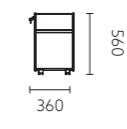

## Magic series

**FMG32-2.03**  
短推柜 / Short push cabinet

森工白饰面  
Forest industry white finish

360

**FMG33L-2.08**  
长推柜 (L) / Long push cabinet (L)

森工白饰面  
Forest industry white finish

800

**FMG31-2.12**  
洽谈桌 / Negotiating table