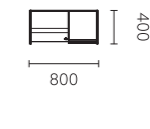

## Magic series

**FMG32-2.03**  
短推柜 / Short push cabinet

森工白饰面  
Forest industry white finish

360

**FMG33L-2.08**  
长推柜 (L) / Long push cabinet (L)

森工白饰面  
Forest industry white finish

800

**FMG31-2.12**  
洽谈桌 / Negotiating table