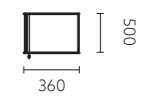

## Magic series

**FMG32-2.03**  
短推柜 / Short push cabinet

森工白饰面  
Forest industry white finish

360

**FMG33L-2.08**  
长推柜 (L) / Long push cabinet (L)

森工白饰面  
Forest industry white finish

800

**FMG31-2.12**  
洽谈桌 / Negotiating table