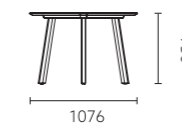

## Magic series

**FMG32-2.03**  
短推柜 / Short push cabinet

森工白饰面  
Forest industry white finish

360

**FMG33L-2.08**  
长推柜 (L) / Long push cabinet (L)

森工白饰面  
Forest industry white finish

800

**FMG31-2.12**  
洽谈桌 / Negotiating table