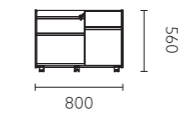

## Magic series

**FMG32-2.03**  
短推柜 / Short push cabinet

森工白饰面  
Forest industry white finish

360

**FMG33L-2.08**  
长推柜 (L) / Long push cabinet (L)

森工白饰面  
Forest industry white finish

800

**FMG31-2.12**  
洽谈桌 / Negotiating table