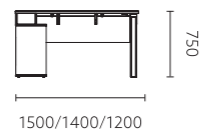

## Magic series

**FMG69-2.15/FMG69-2.14/FMG69-2.12**  
职员位 / Staff position

森工白饰面  
Forest industry white finish

1500/1400/1200

**FMG68L-2.15/FMG68L-2.14/FMG68L-2.12**  
职员位 / Staff position

森工白饰面  
Forest industry white finish