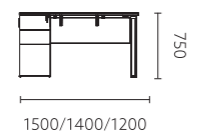

森工白饰面
Forest industry white finish