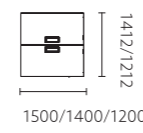

1500/1400/1200