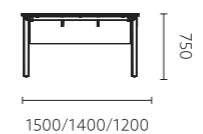

森工白饰面
Forest industry white finish