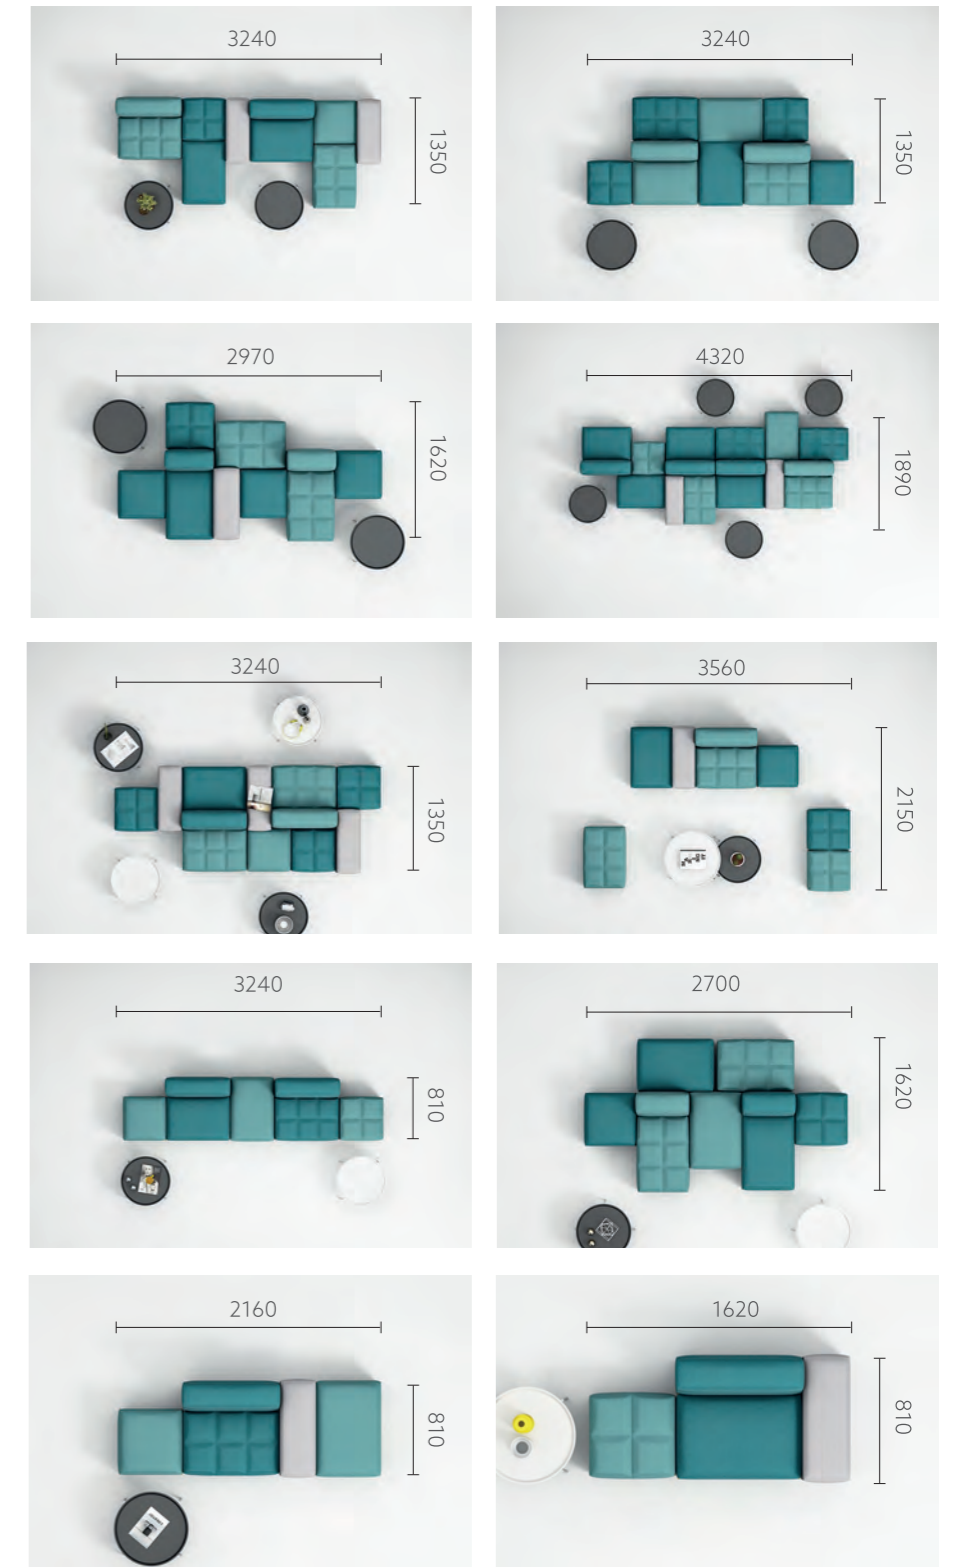

With mass popularity,
find yourself through inches.
As they may not be the center of space,
they are indispensable since they will integrate with
various office environment with great ease as a space
fairy whenever you need them.

S14-028 灰色流星格

S14-029 蓝色流星格

组合推荐

Recommendation of Combination

各种组合，产品随空间自由搭配

Various sets of products, free mixed and matched with space.