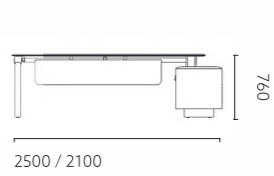

类型 / Classification

MGR80L.25/MGR80L.21