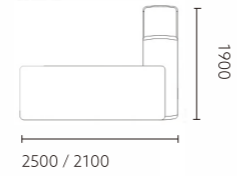

类型 / Classification

MGR80L.25/MGR80L.21