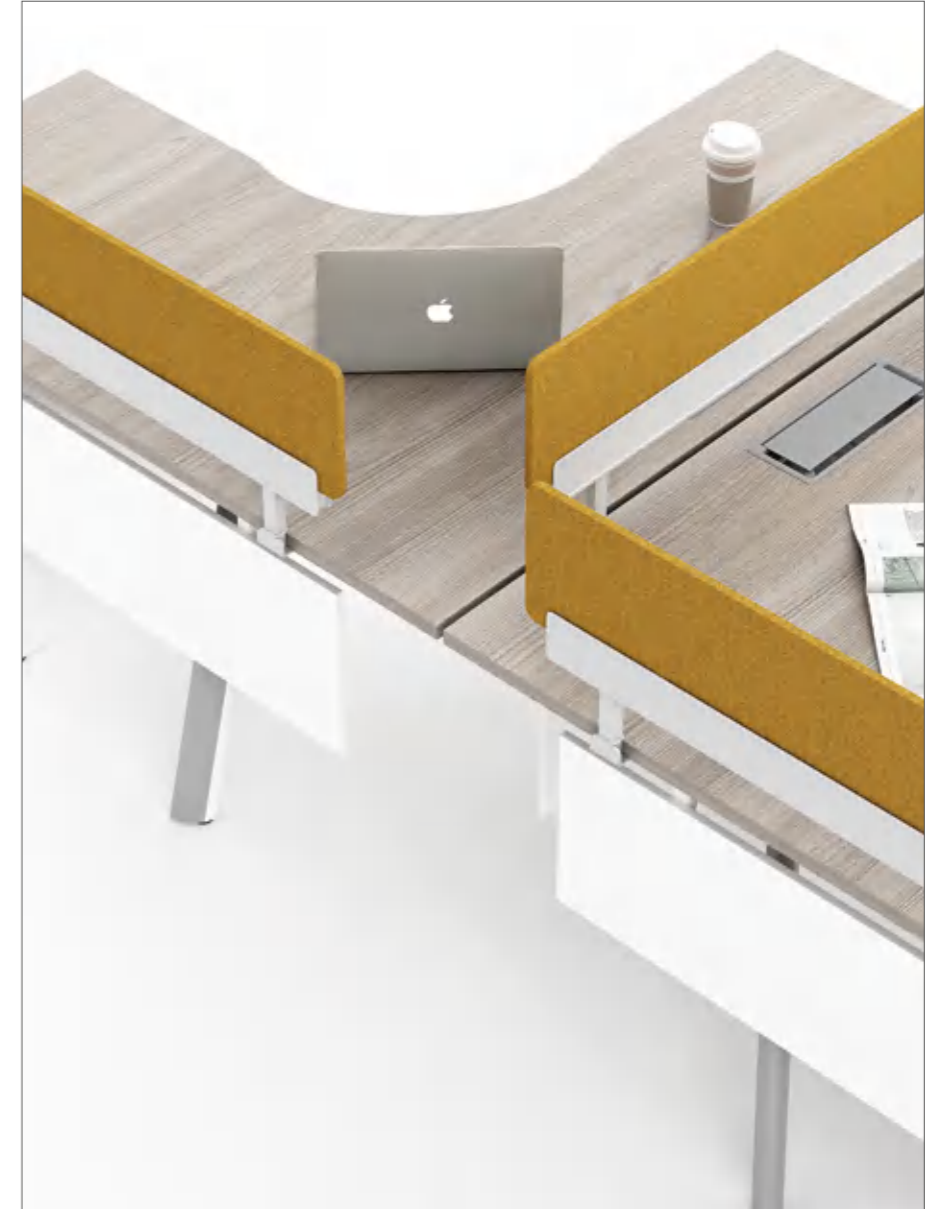

SOUND ABSORBING SCREEN

吸音屏风，操控专注力

吸音屏风、桌面收纳，妙在实用；创意灵感信手拈来。

Practical and creative sound-absorbing screen and desktop storage configuration.