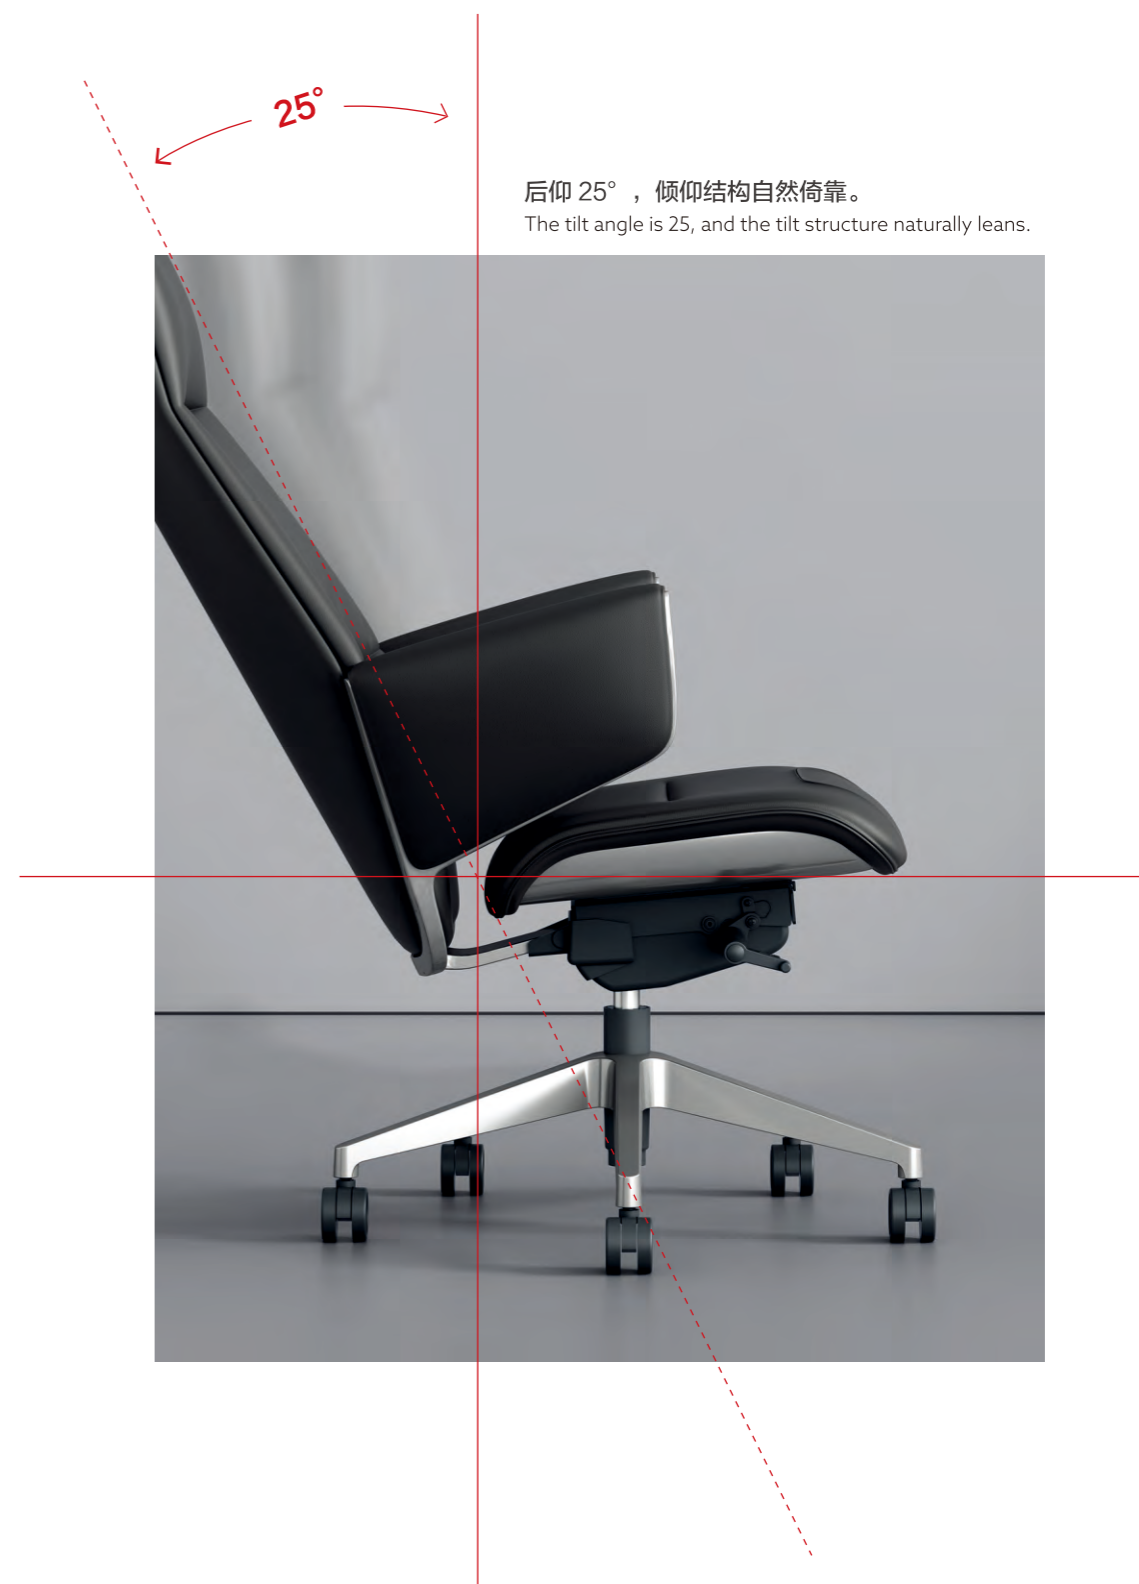

Breaking the gap between comfort and thinness, while enjoying the fashionable shape of Norman and the optimum comfort of leather. A balanced harmony between minimalism and luxury, dynamic and static, shows the tremendous inner force.

后仰 25°，倾仰结构自然倚靠。
The tilt angle is 25, and the tilt structure naturally leans.

如果久坐不可避免，诺曼为您提供全方位的有效支撑，充分舒缓肌肉与脊椎压力。

If prolonged sedentary is inevitable, Norman will provide you with all-around effective support to fully relieve muscle and spinal pressure.

颜值巨兽，工学典范。
Drop-dead gorgeous, engineering paragon.

以跑车线条和空气动力学曲线为灵感轻薄的体积极简线条打破皮椅臃肿现状。
Inspired by car lines and aerodynamic curves, the slim body-positive simple lines break the status quo of the leather chair bloated.

底盘四级锁定，背部角度调节更精准。静音万向轮，去繁就简打破束缚。
Four-level locking chassis and back angle adjustment are more accurate. Mute universal wheels, complexity reduction, and bondage breaking.

真皮包裹铝合金支架，不同的材质带来更多层次体验，柔软与硬朗的碰撞融合，带给你一场视觉与触觉的盛宴。