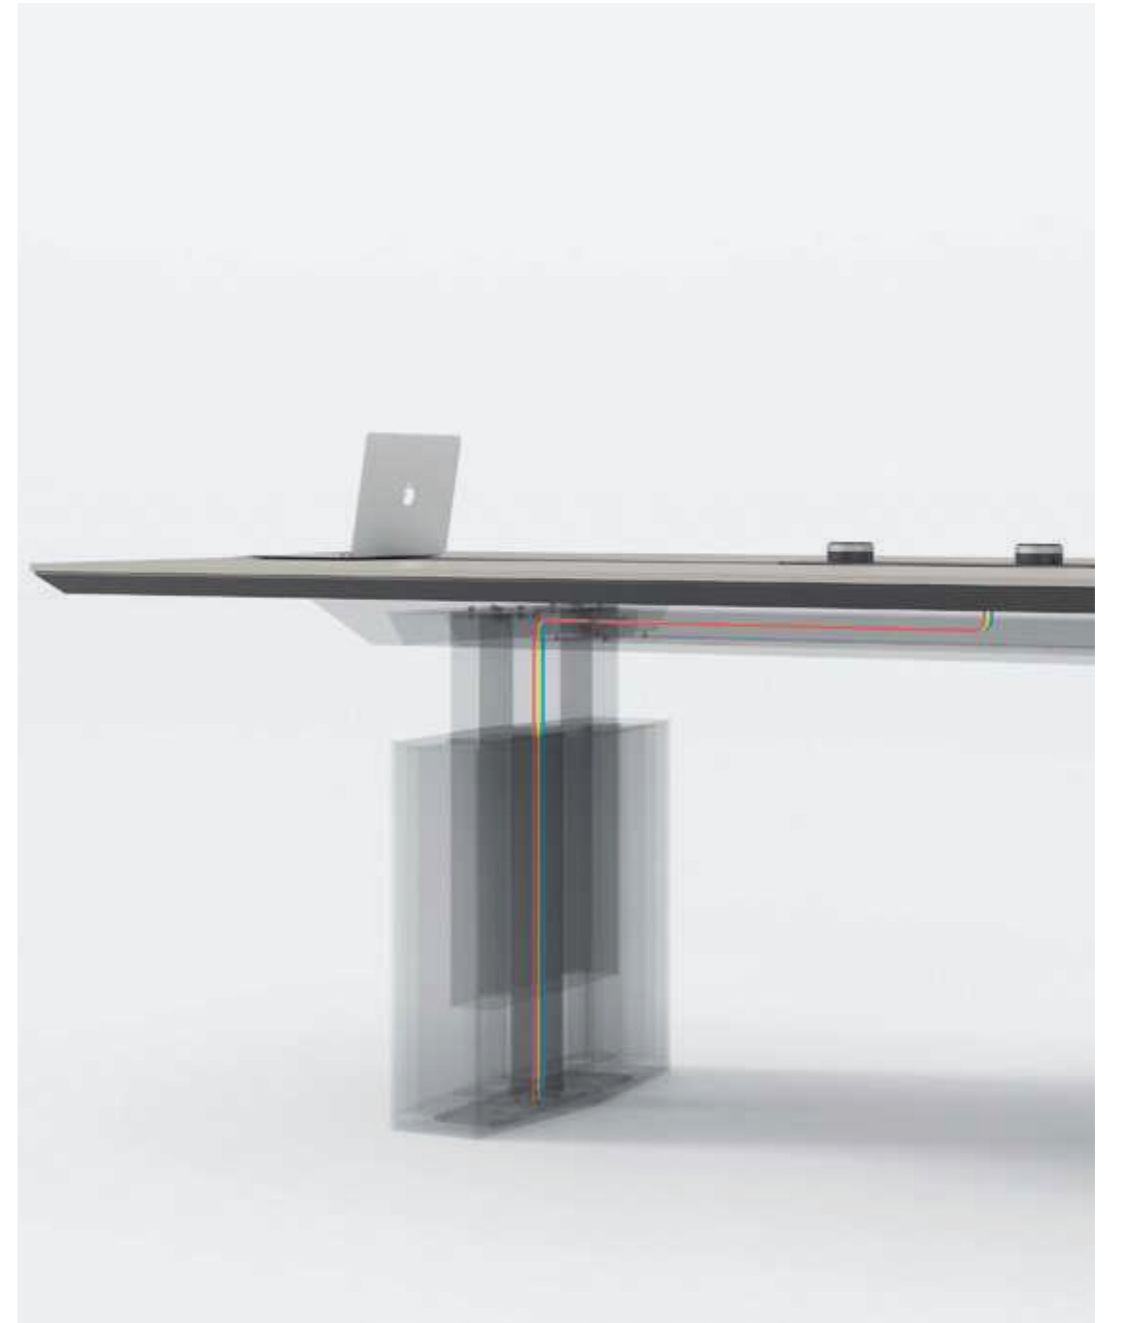

随意切换状态

Switch states at will

一键控制电动升降，操作简单易懂

One button control electric lift, easy to understand the operation

产品特点：

1. 造型简约、线条利落、层次关系错落有致，搭配暗调主色更具科技与现代感。
2. 背柜无极灯光调节，搭配半透亚克力材质，灵动性和神秘感相得益彰。
3. 静音电机升降，高度记忆与感知，使您在不知不觉间纵享智慧化的办公体验。

Product features:

1. Simple modeling, neat lines, staggered hierarchical relationship, collocation dark main color more science and technology and modern sense.
2. With semi-permeable acrylic material, the cabinet with endless light adjustment, flexibility and mystery complement each other.
3. Silent Motor Lift, high memory and perception, so that you unconsciously enjoy the intelligent office experience.

升降背柜

1. 背柜采用了全开放式设计，只在下端留有一排抽屉，两侧为内斜切边设计，抽面及下装饰板为瓦楞状造型。
2. 层板前端为型材装饰件，兼顾斜打氛围灯。
3. 站板为超白玻，移门为灰色亚克力。
4. 背板为发光背板，让整个背柜显得更加具有科技感。

Lifting Cabinet

1. The back cabinet adopts full open design, only has a row of drawers at the lower end, both sides are designed with internal beveled edges, and the surface and lower decoration board are corrugated shape.
2. The front end of the laminate is the decorative part of profiles, taking into account the slanting ambient light.
3. The stand board is made of super white glass, sliding door is made of grey acrylic, The back panel is luminous.
4. The backboard is a luminous backboard, which makes the whole backboard more scientific and technological.

**FREEDOM,
TECHNOLOGY, OFFICE WORK**

智能升降，随心随性！

轨道适配器：

左转断电，右转通电，旋转轻松，取电快捷。

Orbital adapters:

Turn left to power off, turn right to power on, rotate easily, get power quickly.

实用走线，解决地面杂乱。
Hidden wiring system solves floor clutter.