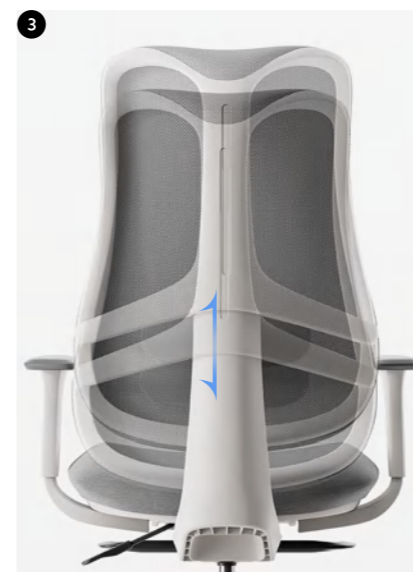

- ① 椅背左右摇摆
The back of the chair swings left and right
- ② 头枕升降
Headrest lifting
- ③ 椅背升降
Backrest lifting
- ④ 智能随动腰托
Intelligent lumbar support

精准贴合腰背曲线 久坐无忧舒适非凡
Accurately fits the waist and back curve, feel comfortable for a long time

舒适支撑，
自由升降，
久坐也轻松。

Comfortable support,
free lifting,
easy to sit for a long time.

类型 / Classification

背网布 / Mesh back

·W-DB

坐垫 / Fabric seat

·BP-MP