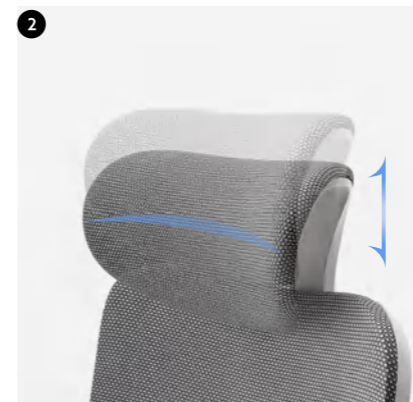

- ① 椅背左右摇摆
The back of the chair swings left and right
- ② 头枕升降
Headrest lifting
- ③ 椅背升降
Backrest lifting
- ④ 智能随动腰托
Intelligent lumbar support

精准贴合腰背曲线 久坐无忧舒适非凡
Accurately fits the waist and back curve, feel comfortable for a long time

舒适支撑，
自由升降，
久坐也轻松。

Comfortable support,
free lifting,
easy to sit for a long time.

类型 / Classification

背网布 / Mesh back

·W-DB

坐垫 / Fabric seat

·BP-MP