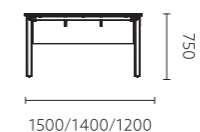

森工白饰面
Forest industry white finish