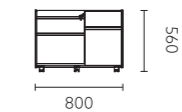

## Magic series

**FMG32-2.03**  
短推柜 / Short push cabinet

森工白饰面  
Forest industry white finish

**FMG33L-2.08**  
长推柜 (L) / Long push cabinet (L)

森工白饰面  
Forest industry white finish

**FMG31-2.12**  
洽谈桌 / Negotiating table