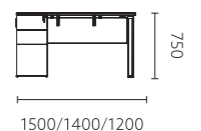

森工白饰面
Forest industry white finish