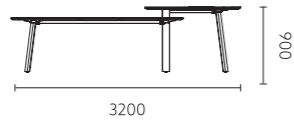

森工白饰面
Forest industry white finish