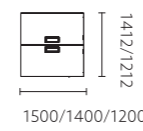

1500/1400/1200