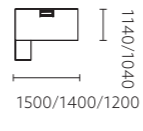

## Magic series

**FMG69-2.15/FMG69-2.14/FMG69-2.12**  
职员位 / Staff position

森工白饰面  
Forest industry white finish

1500/1400/1200

**FMG68L-2.15/FMG68L-2.14/FMG68L-2.12**  
职员位 / Staff position

森工白饰面  
Forest industry white finish