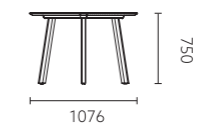

## Magic series

**FMG32-2.03**  
短推柜 / Short push cabinet

森工白饰面  
Forest industry white finish

**FMG33L-2.08**  
长推柜 (L) / Long push cabinet (L)

森工白饰面  
Forest industry white finish

**FMG31-2.12**  
洽谈桌 / Negotiating table