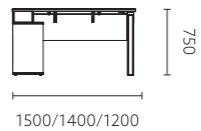

## Magic series

**FMG69-2.15/FMG69-2.14/FMG69-2.12**  
职员位 / Staff position

森工白饰面  
Forest industry white finish

1500/1400/1200

**FMG68L-2.15/FMG68L-2.14/FMG68L-2.12**  
职员位 / Staff position

森工白饰面  
Forest industry white finish