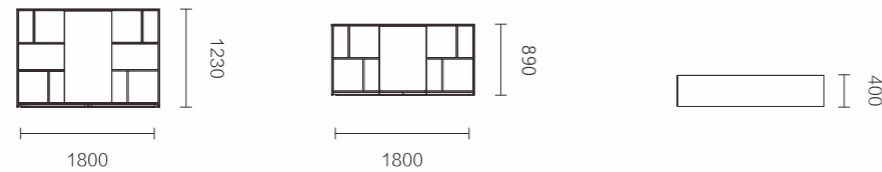

FNQ90.18 / FNQ92.18 1800 × 400 × 1230 / 1800 × 400 × 890