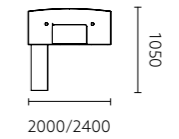

MGU83.16 / MGU84.16 / MGU85.18 / MGU86.18
主管桌 / Manager Table