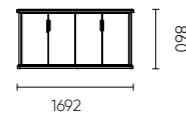

胡桃木油漆饰面
Walnut Wood Veneer Finish