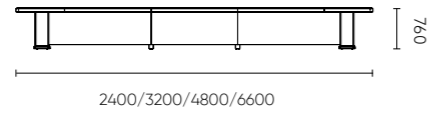

胡桃木油漆饰面
Walnut Wood Veneer Finish