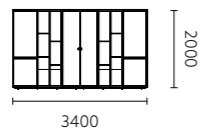

核桃木油漆饰面 + 流星灰饰面
Walnut veneer+ Meteor gray veneer