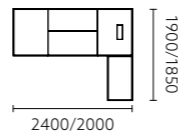

MGP90.34
高管柜 / Executive cabinet