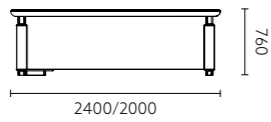

核桃木油漆饰面 + 流星灰饰面
Walnut veneer+ Meteor gray veneer