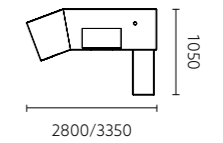

MGU82L.20 / MGU82L.24
主管桌 / Manager Table