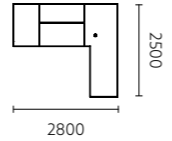

一方茶道，品一杯茶享受一段时光。
Enjoy your time by drinking some coffee.

观品系列

CHAMPION SERIES

MGP80L.32
高管桌 / Executive desk

核桃木油漆饰面 + 流星灰饰面
Walnut veneer+ Meteor gray veneer

MGP80L.28
高管桌 / Executive desk

核桃木油漆饰面 + 流星灰饰面
Walnut veneer+ Meteor gray veneer