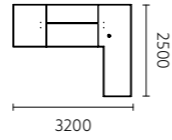

MGP80L.28
高管桌 / Executive desk