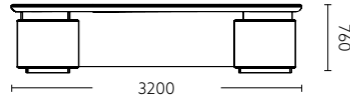

一方茶道，品一杯茶享受一段时光。
Enjoy your time by drinking some coffee.

观品系列

CHAMPION SERIES

MGP80L.32
高管桌 / Executive desk

核桃木油漆饰面 + 流星灰饰面
Walnut veneer+ Meteor gray veneer

MGP80L.28
高管桌 / Executive desk

核桃木油漆饰面 + 流星灰饰面
Walnut veneer+ Meteor gray veneer