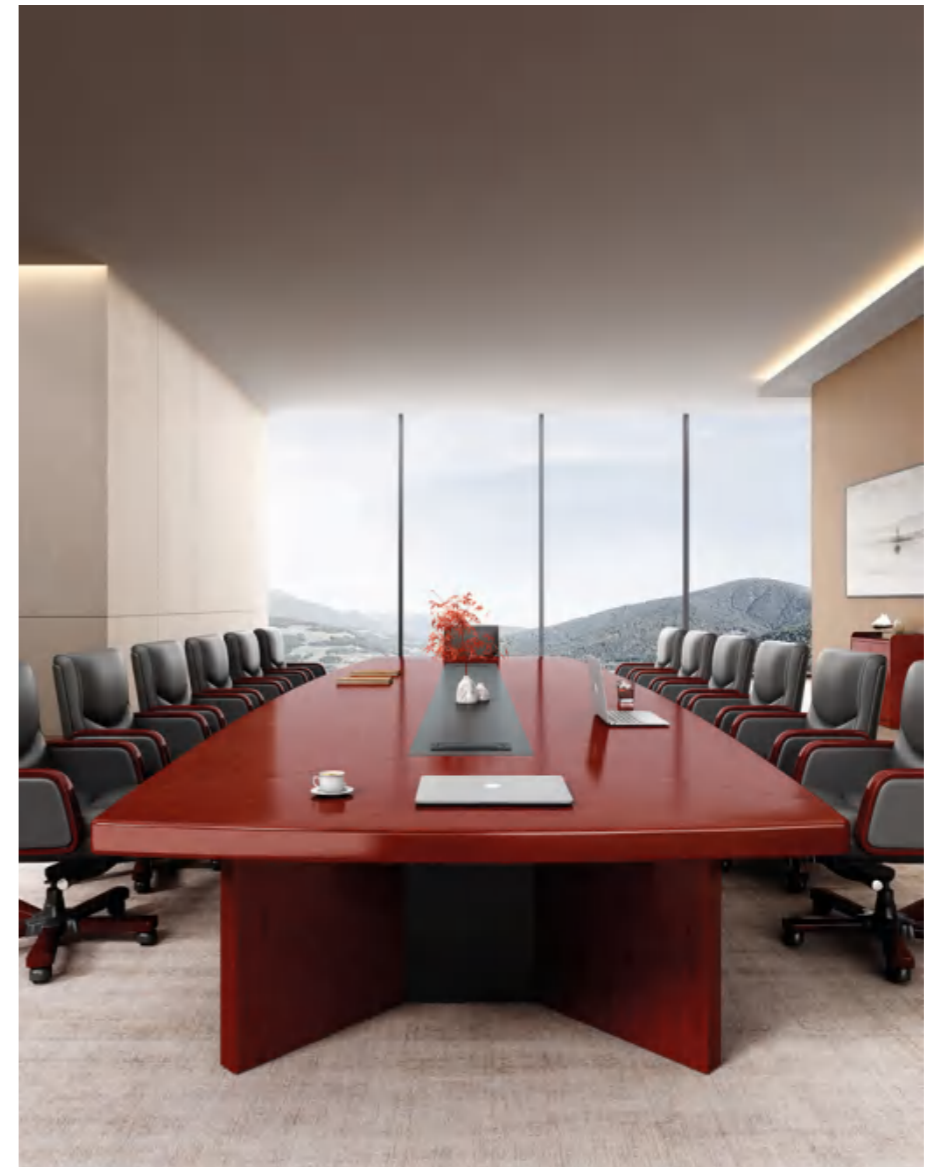

4. 胡桃木油漆饰面与黑色油漆的拼色设计，简约而富有变化，彰显产品的品质感。

Contrast color of walnut veneer and black painting make the design concise yet unique.

环形会议空间，无论是共同智慧凝聚，还是点对点的沟通，都变得自由顺畅。
Annular meeting space makes the communication much more freely and smooth.