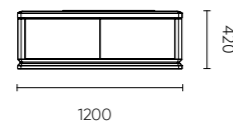

MGZ70.24 / MGZ71.32 / MGZ71.48 / MGZ71.66
会议桌 / Meeting Table

胡桃木油漆饰面
Walnut Wood Veneer Finish

MGZ95.16
文件柜 / File Cabine

胡桃木油漆饰面
Walnut Wood Veneer Finish

MGZ42.12
茶几 / Coffee Table

胡桃木油漆饰面
Walnut Wood Veneer Finish