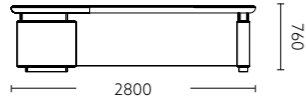

一方茶道，品一杯茶享受一段时光。
Enjoy your time by drinking some coffee.

观品系列

CHAMPION SERIES

MGP80L.32
高管桌 / Executive desk

核桃木油漆饰面 + 流星灰饰面
Walnut veneer+ Meteor gray veneer

MGP80L.28
高管桌 / Executive desk

核桃木油漆饰面 + 流星灰饰面
Walnut veneer+ Meteor gray veneer