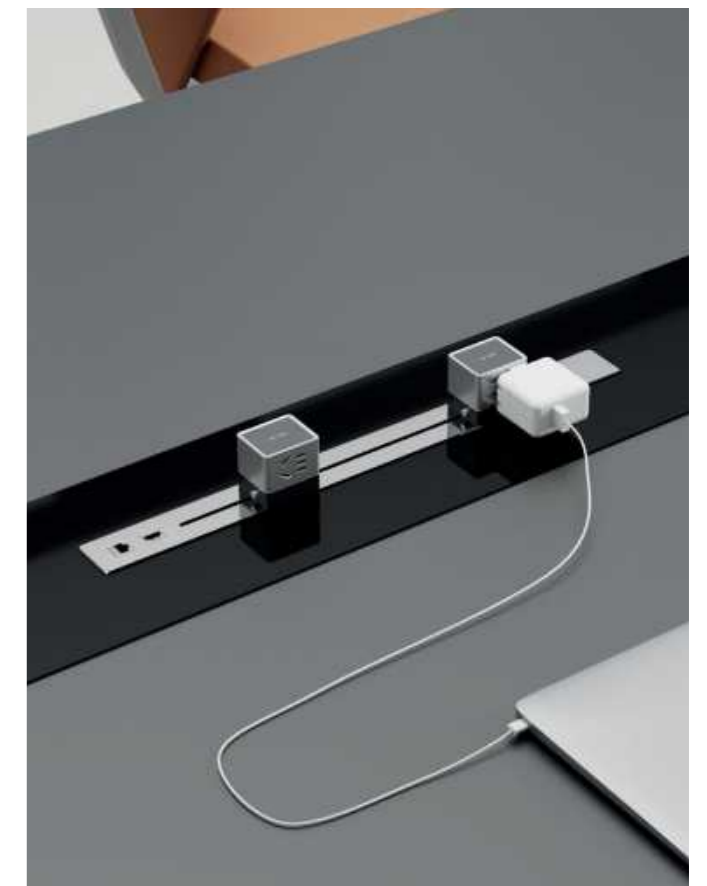

金属线条勾勒搭配烤漆玻璃，
实用与美感兼得，
柜内冷光映射，
展现每寸空间的精致魅力。

*Metallic lines with lacquered glass
Practicality and aesthetics at the same time
Cold light reflection inside the cabinet
Showing the exquisite charm of every inch of space*