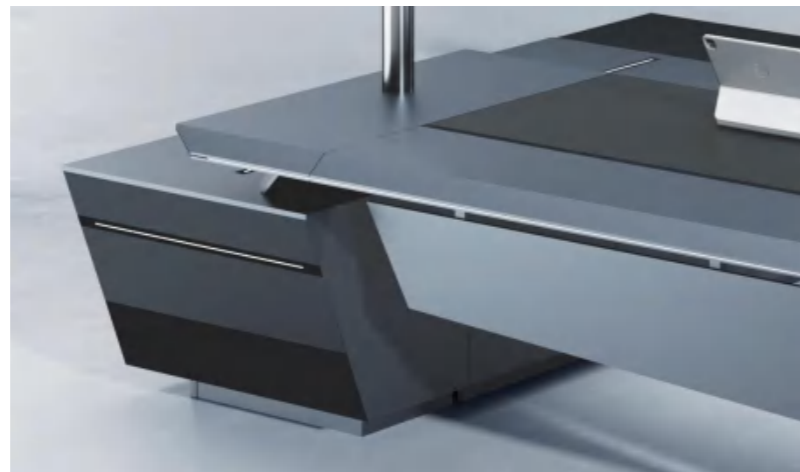

融入多种实用功能，
在带来视觉冲击的同时，
注入时尚精神，
体现现代精进办公哲学。

*Suitable for different spaces,
highly customizable and satisfies
a range of preferences.*